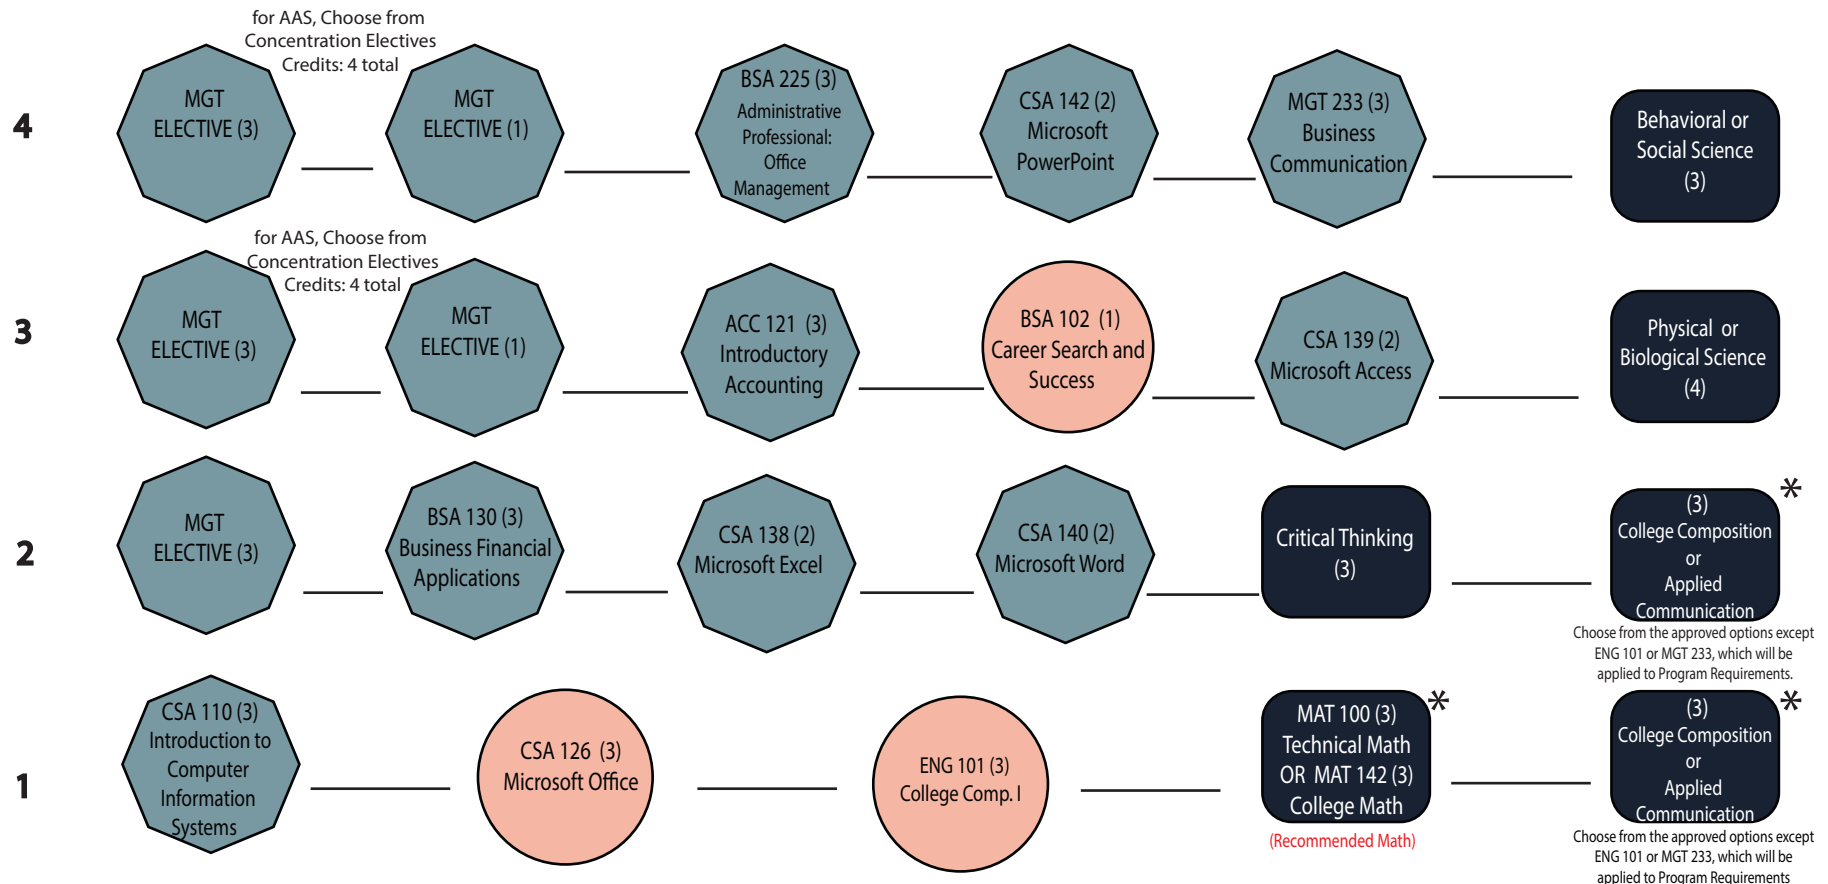

AAS Administrative Professional - Management/Leadership Skills Concentration

60 CREDITS

Description: This flowchart is designed to display certificates embedded within degrees, and to quickly identify course prerequisites to assist in planning the order in which courses should be taken. The red arrow → indicates when a course is a prerequisite for another course.

Instructions: This flowchart uses a bottom-up approach. Begin on Line 1 at the bottom of the chart. The General Education requirements are grouped together on the right of the chart, with program requirements to the left of the General Education requirements. The courses can be taken in any order, but if your goal is to achieve the Associate degree, it is recommended that you take all of the courses on Line 1, then all of the courses on Line 2, and so forth. You could also begin with courses in an embedded certificate(s), and progress to other requirements after certificate attainment. Click the buttons below to view how the certificates are embedded within the Associate degree.

Administrative Professional - Basic Certificate

7 CREDITS

Description: This flowchart is designed to display certificates embedded within degrees, and to quickly identify course prerequisites to assist in planning the order in which courses should be taken. The red arrow → indicates when a course is a prerequisite for another course.