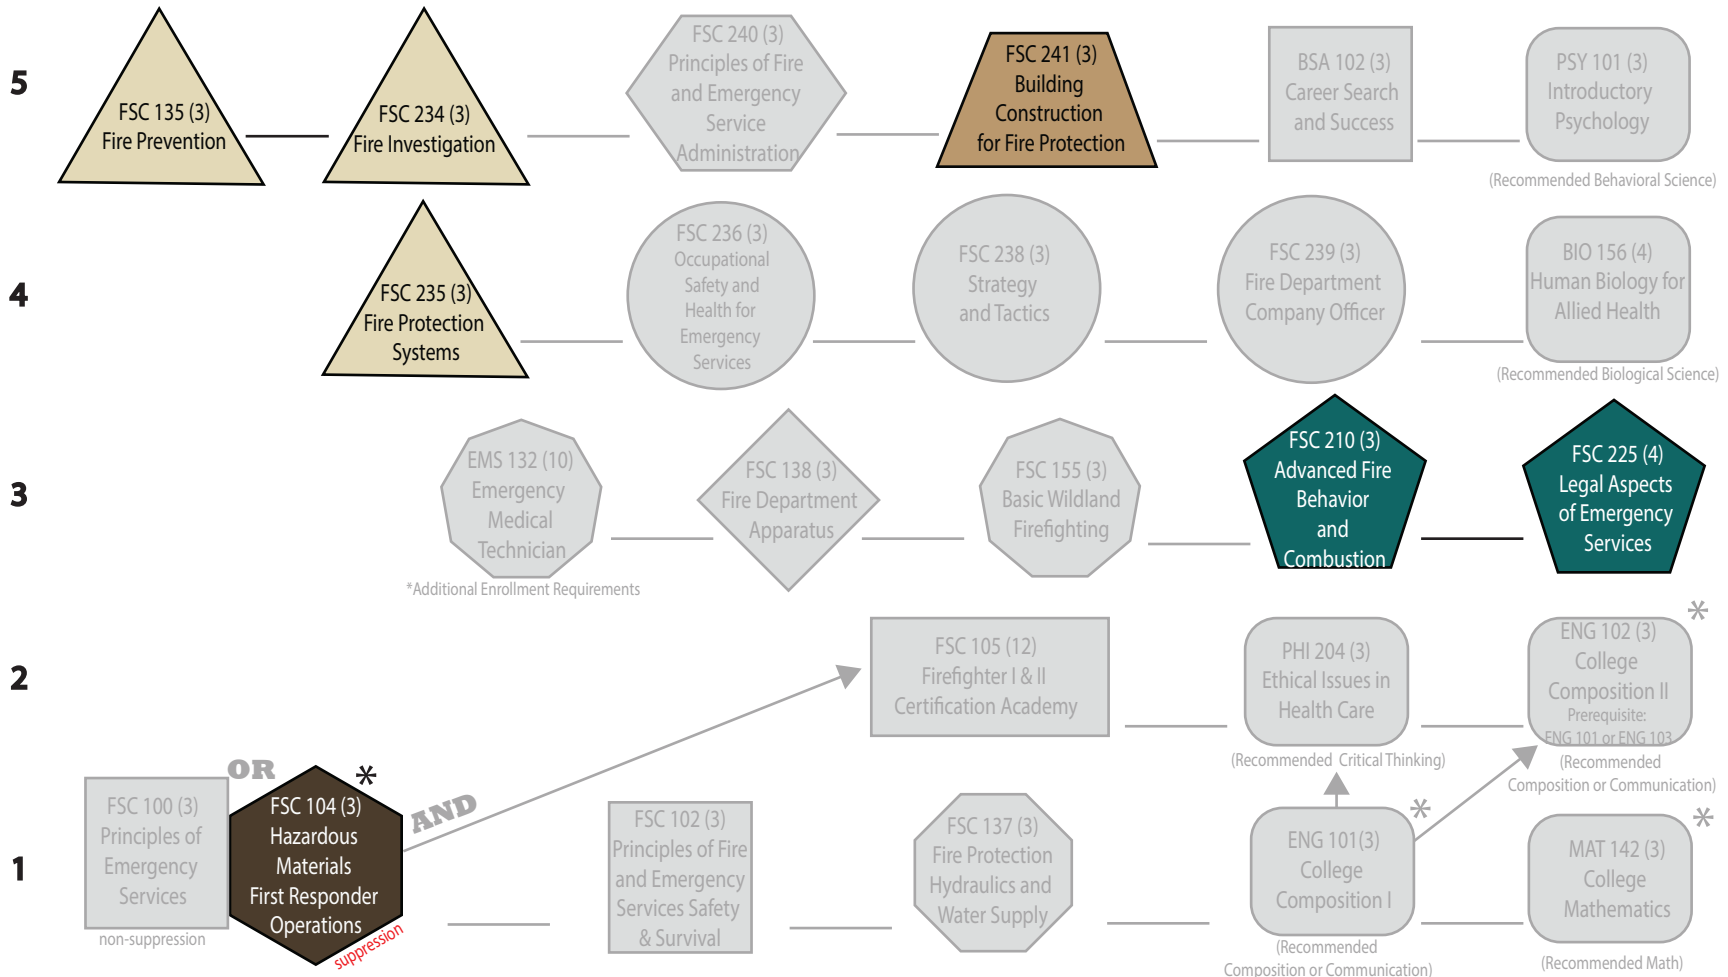

22 CREDITS

Description: This flowchart is designed to review certificates embedded in degrees, and to quickly identify course prerequisites to assist in planning which courses should be taken first. The red arrows → indicate when a class is a prerequisite for another class.

Instructions: This flowchart uses a bottom-up approach. Begin on Line 1 at the bottom of the chart. The General Education requirements are grouped together on the right of the chart, and the program requirements are to the left of the General Educations requirements. The courses can be taken in any order, but it is recommended that you take all of the courses on line 1, then all of the courses on line 2, and so forth if you know your goal is to achieve the Associates degree. You could also begin with the courses in the embedded certificates, and then work on the other requirements after you have achieved the certificate(s). Click the buttons below to view how the certificates are embedded in the Associates degree.

All these courses are needed for an AAS Fire Science degree

Complete these Courses for a Fire Science - Basic Firefighter Certificate

Complete these Courses for a Fire Science - Community Risk Manager Certificate

Complete these Courses for a Fire Science - Driver/Operator Certificate

Complete these Courses for a Fire Science - Officer/Manager Certificate

KEY

↑ Classes are pre-requisites

* Reading or Math Assessment Scores Required