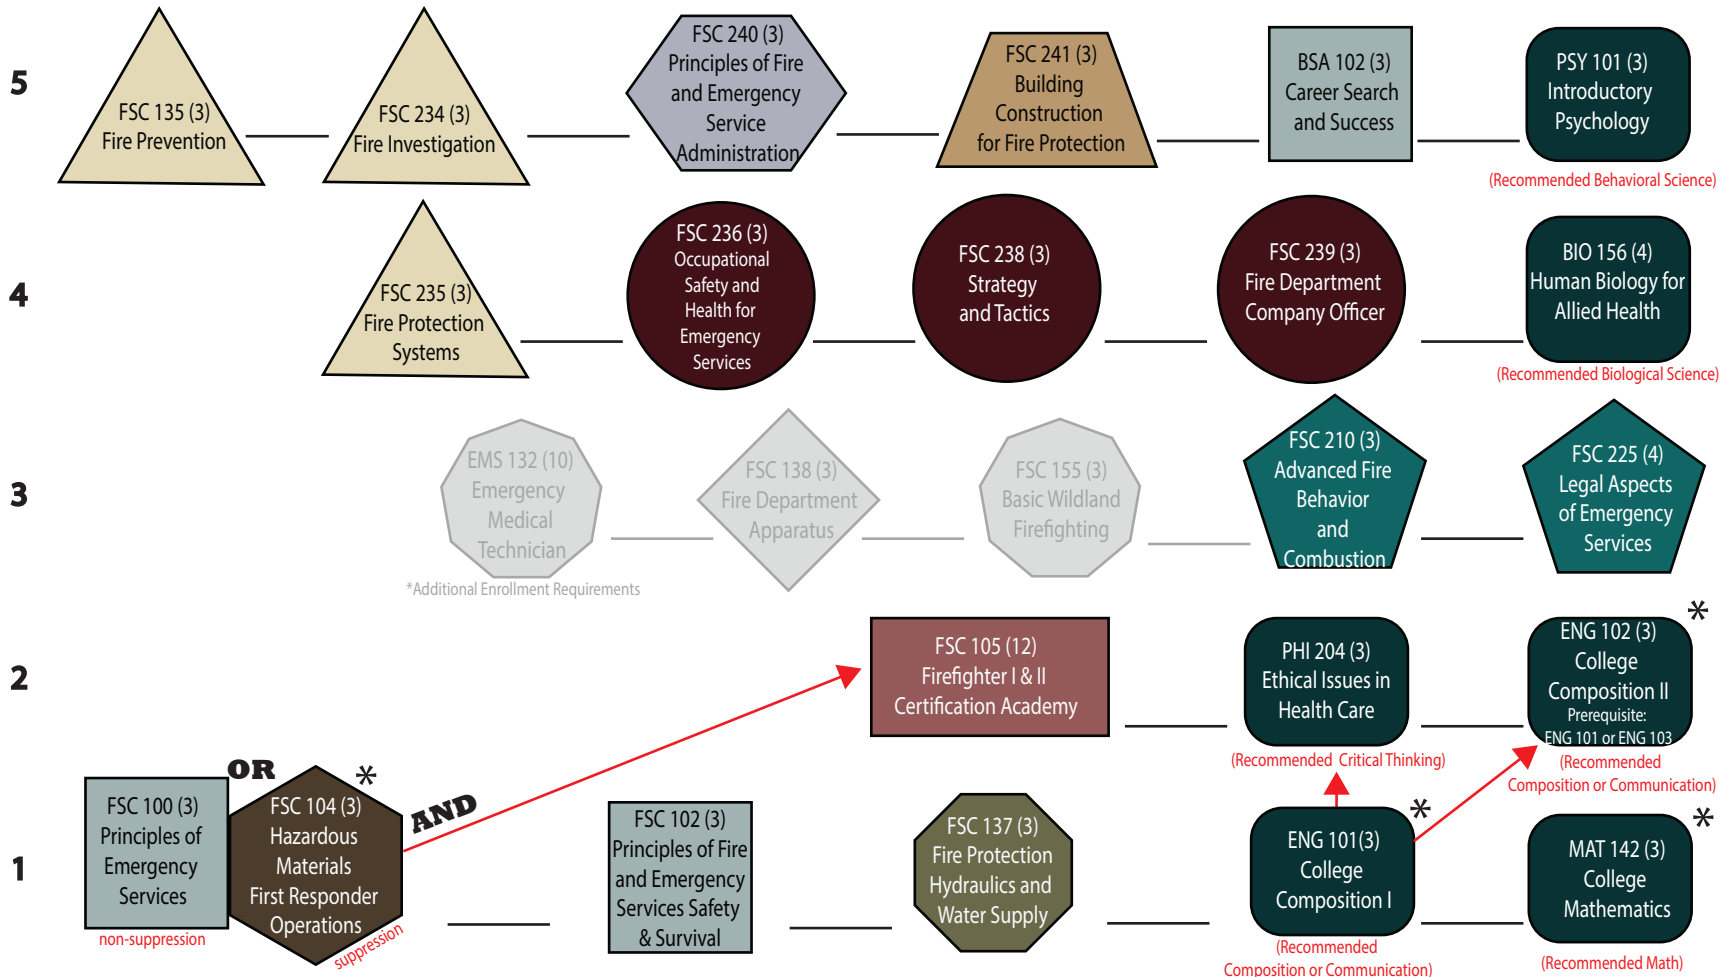

**Instructions:** This flowchart uses a bottom-up approach. Begin on Line 1 at the bottom of the chart. The General Education requirements are grouped together on the right of the chart, and the program requirements are to the left of the General Educations requirements. The courses can be taken in any order, but it is recommended that you take all of the courses on line 1, then all of the courses on line 2, and so forth if you know your goal is to achieve the Associates degree. You could also begin with the courses in the embedded certificates, and then work on the other requirements after you have achieved the certificate(s). Click the buttons below to view how the certificates are embedded in the Associates degree.

All these courses are needed for an AAS Fire Science degree

Complete these Courses for a Fire Science - Basic Firefighter Certificate

Complete these Courses for a Fire Science - Community Risk Manager Certificate

# Fire Science - Basic Firefighter Certificate

28 CREDITS

**Description:** This flowchart is designed to review certificates embedded in degrees, and to quickly identify course prerequisites to assist in planning which courses should be taken first. The red arrows → indicate when a class is a prerequisite for another class.