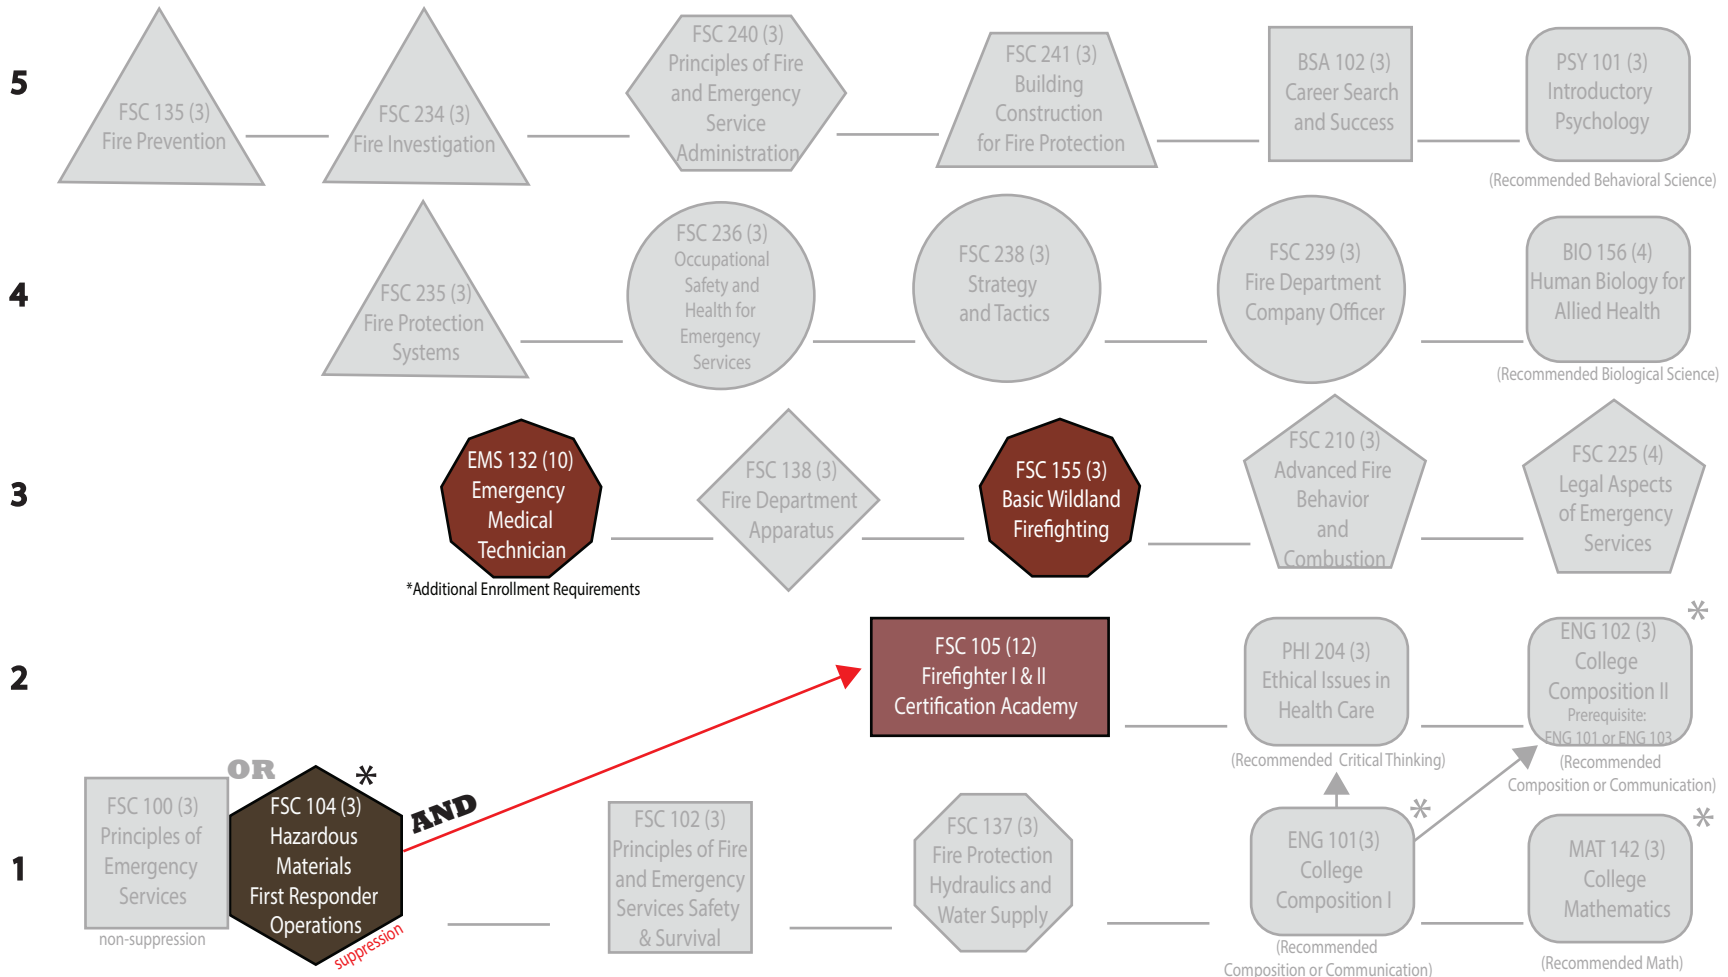

28 CREDITS

Description: This flowchart is designed to review certificates embedded in degrees, and to quickly identify course prerequisites to assist in planning which courses should be taken first. The red arrows → indicate when a class is a prerequisite for another class.

Instructions: This flowchart uses a bottom-up approach. Begin on Line 1 at the bottom of the chart. The General Education requirements are grouped together on the right of the chart, and the program requirements are to the left of the General Educations requirements. The courses can be taken in any order, but it is recommended that you take all of the courses on line 1, then all of the courses on line 2, and so forth if you know your goal is to achieve the Associates degree. You could also begin with the courses in the embedded certificates, and then work on the other requirements after you have achieved the certificate(s). Click the buttons below to view how the certificates are embedded in the Associates degree.

All these courses are needed for an AAS Fire Science degree

Complete these Courses for a Fire Science - Basic Firefighter Certificate

Complete these Courses for a Fire Science - Community Risk Manager Certificate

Complete these Courses for a Fire Science - Driver/Operator Certificate

Complete these Courses for a Fire Science - Officer/Manager Certificate

KEY

↑ Classes are pre-requisites

* Reading or Math Assessment Scores Required