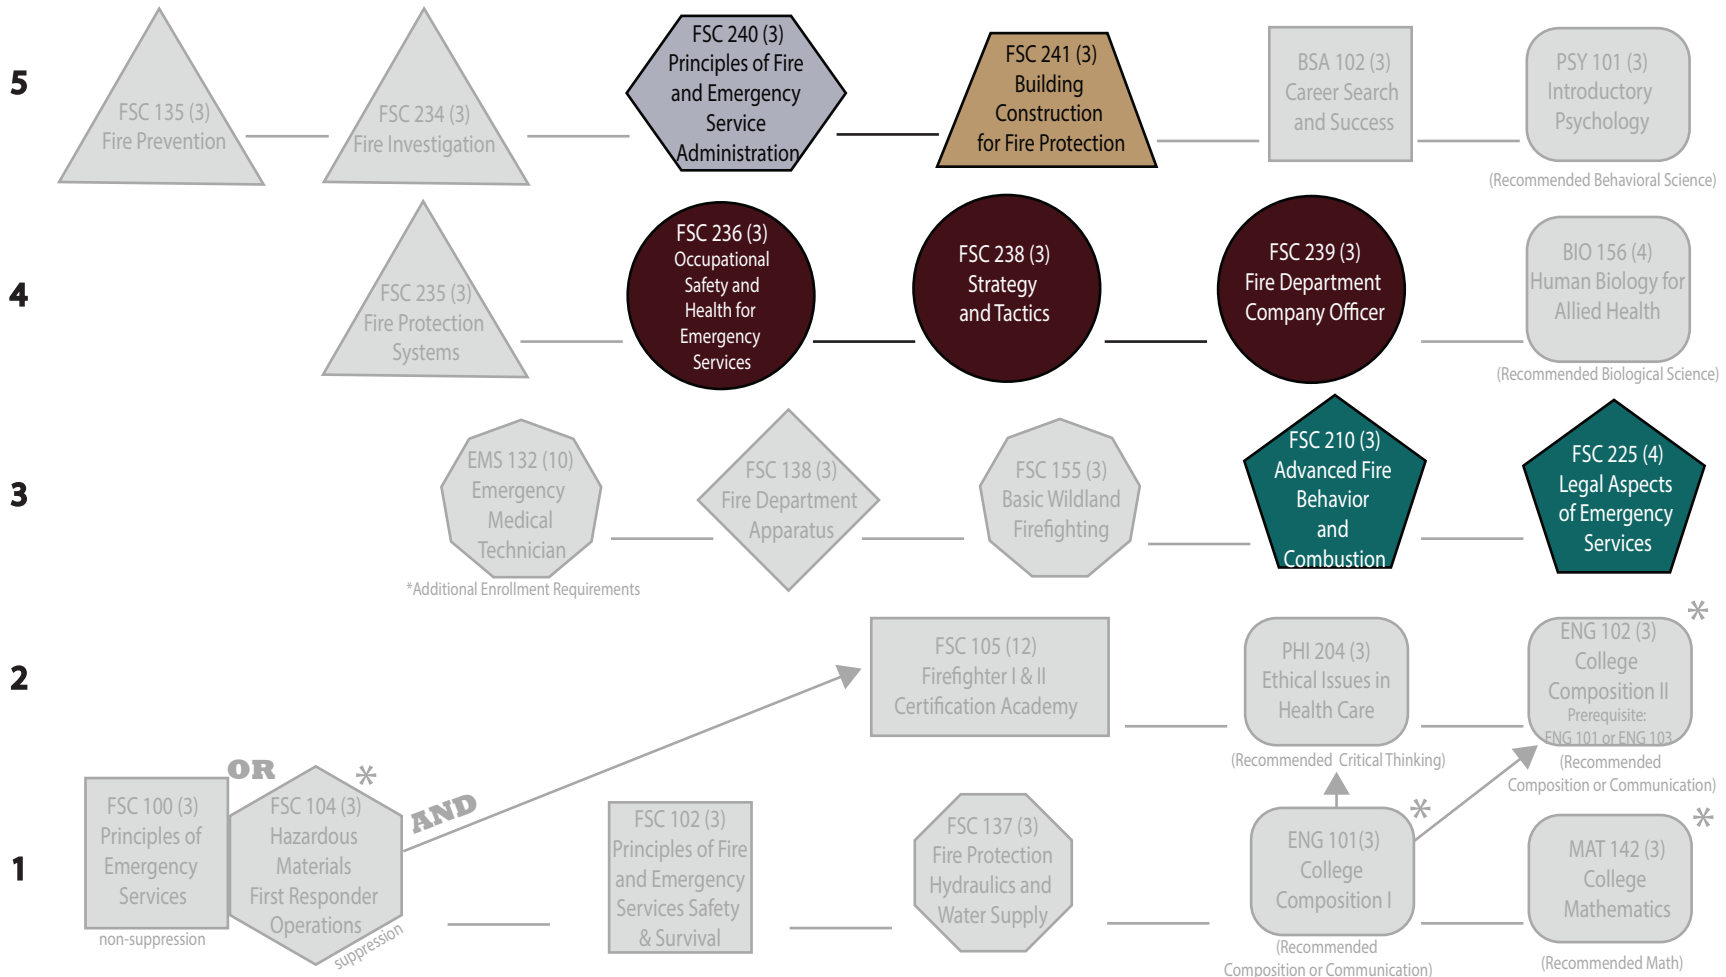

22 CREDITS

Description: This flowchart is designed to review certificates embedded in degrees, and to quickly identify course prerequisites to assist in planning which courses should be taken first. The red arrows → indicate when a class is a prerequisite for another class.

Instructions: This flowchart uses a bottom-up approach. Begin on Line 1 at the bottom of the chart. The General Education requirements are grouped together on the right of the chart, and the program requirements are to the left of the General Educations requirements. The courses can be taken in any order, but it is recommended that you take all of the courses on line 1, then all of the courses on line 2, and so forth if you know your goal is to achieve the Associates degree. You could also begin with the courses in the embedded certificates, and then work on the other requirements after you have achieved the certificate(s). Click the buttons below to view how the certificates are embedded in the Associates degree.

All these courses are needed for an AAS Fire Science degree

Complete these Courses for a Fire Science - Basic Firefighter Certificate

Complete these Courses for a Fire Science - Community Risk Manager Certificate

Complete these Courses for a Fire Science - Driver/Operator Certificate

Complete these Courses for a Fire Science - Officer/Manager Certificate

KEY

- ↑ Classes are pre-requisites
- Reading or Math Assessment Scores Required