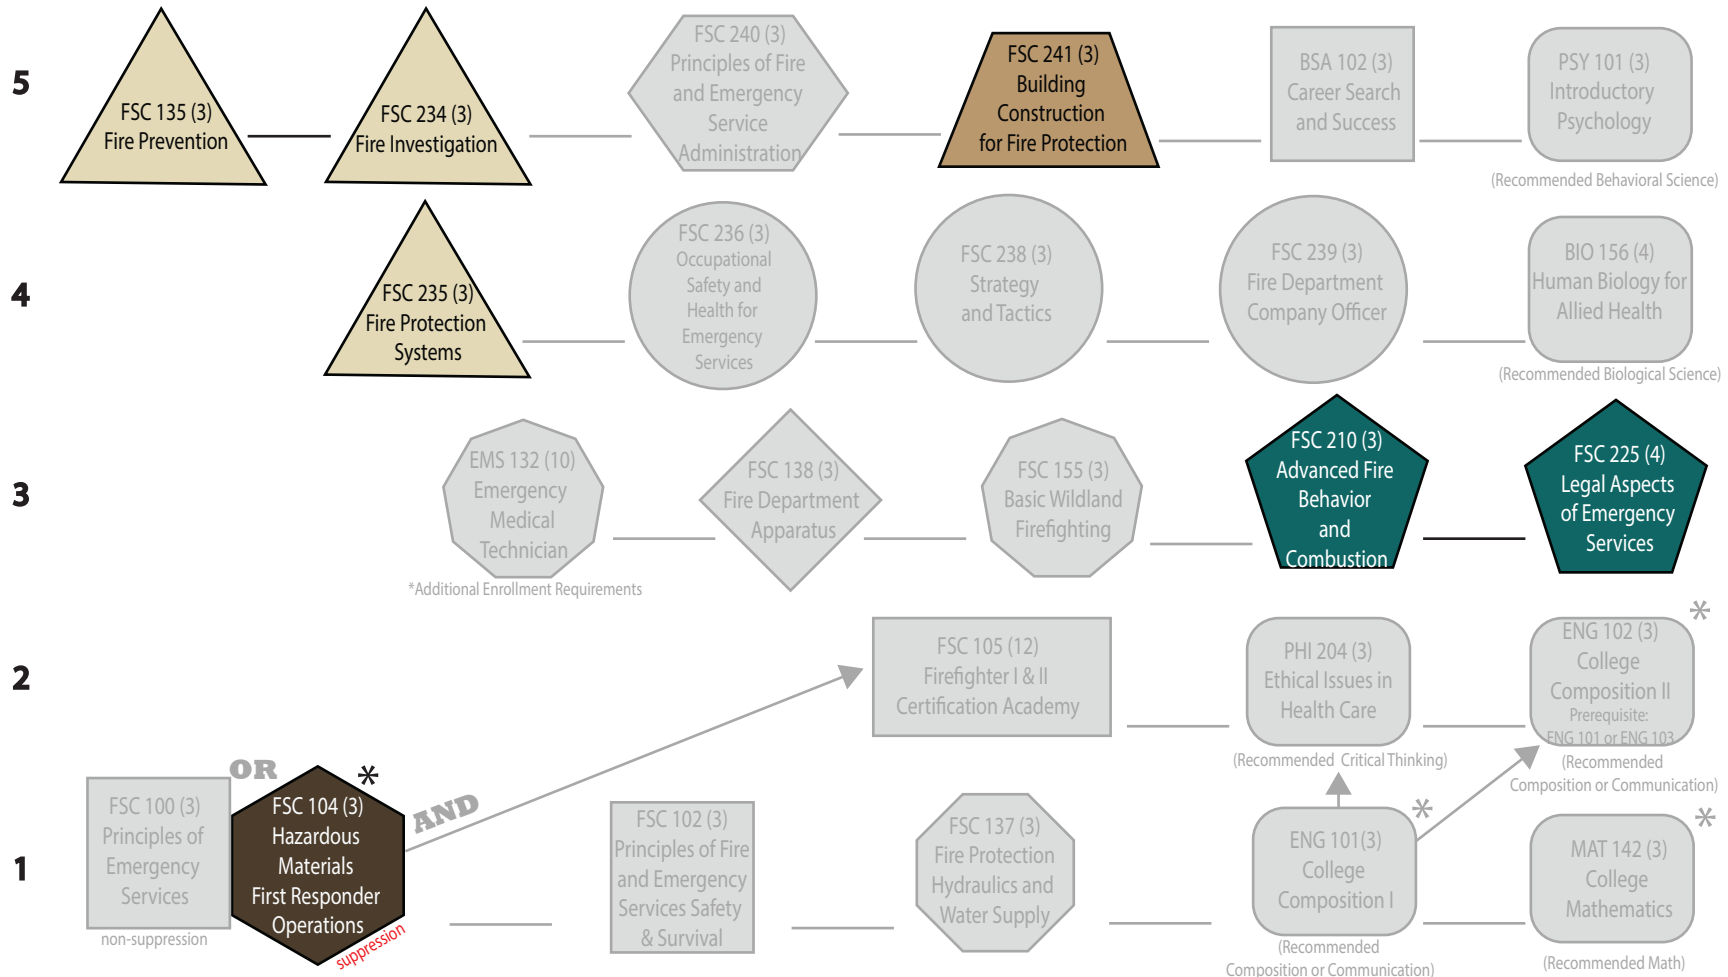

**Instructions:** This flowchart uses a bottom-up approach. Begin on Line 1 at the bottom of the chart. The General Education requirements are grouped together on the right of the chart, and the program requirements are to the left of the General Educations requirements. The courses can be taken in any order, but it is recommended that you take all of the courses on line 1, then all of the courses on line 2, and so forth if you know your goal is to achieve the Associates degree. You could also begin with the courses in the embedded certificates, and then work on the other requirements after you have achieved the certificate(s). Click the buttons below to view how the certificates are embedded in the Associates degree.

All these courses are needed for an AAS Fire Science degree

Complete these Courses for a Fire Science - Basic Firefighter Certificate

Complete these Courses for a Fire Science - Community Risk Manager Certificate

# Fire Science - Driver/Operator Certificate

18 CREDITS

**Description:** This flowchart is designed to review certificates embedded in degrees, and to quickly identify course prerequisites to assist in planning which courses should be taken first. The red arrows → indicate when a class is a prerequisite for another class.