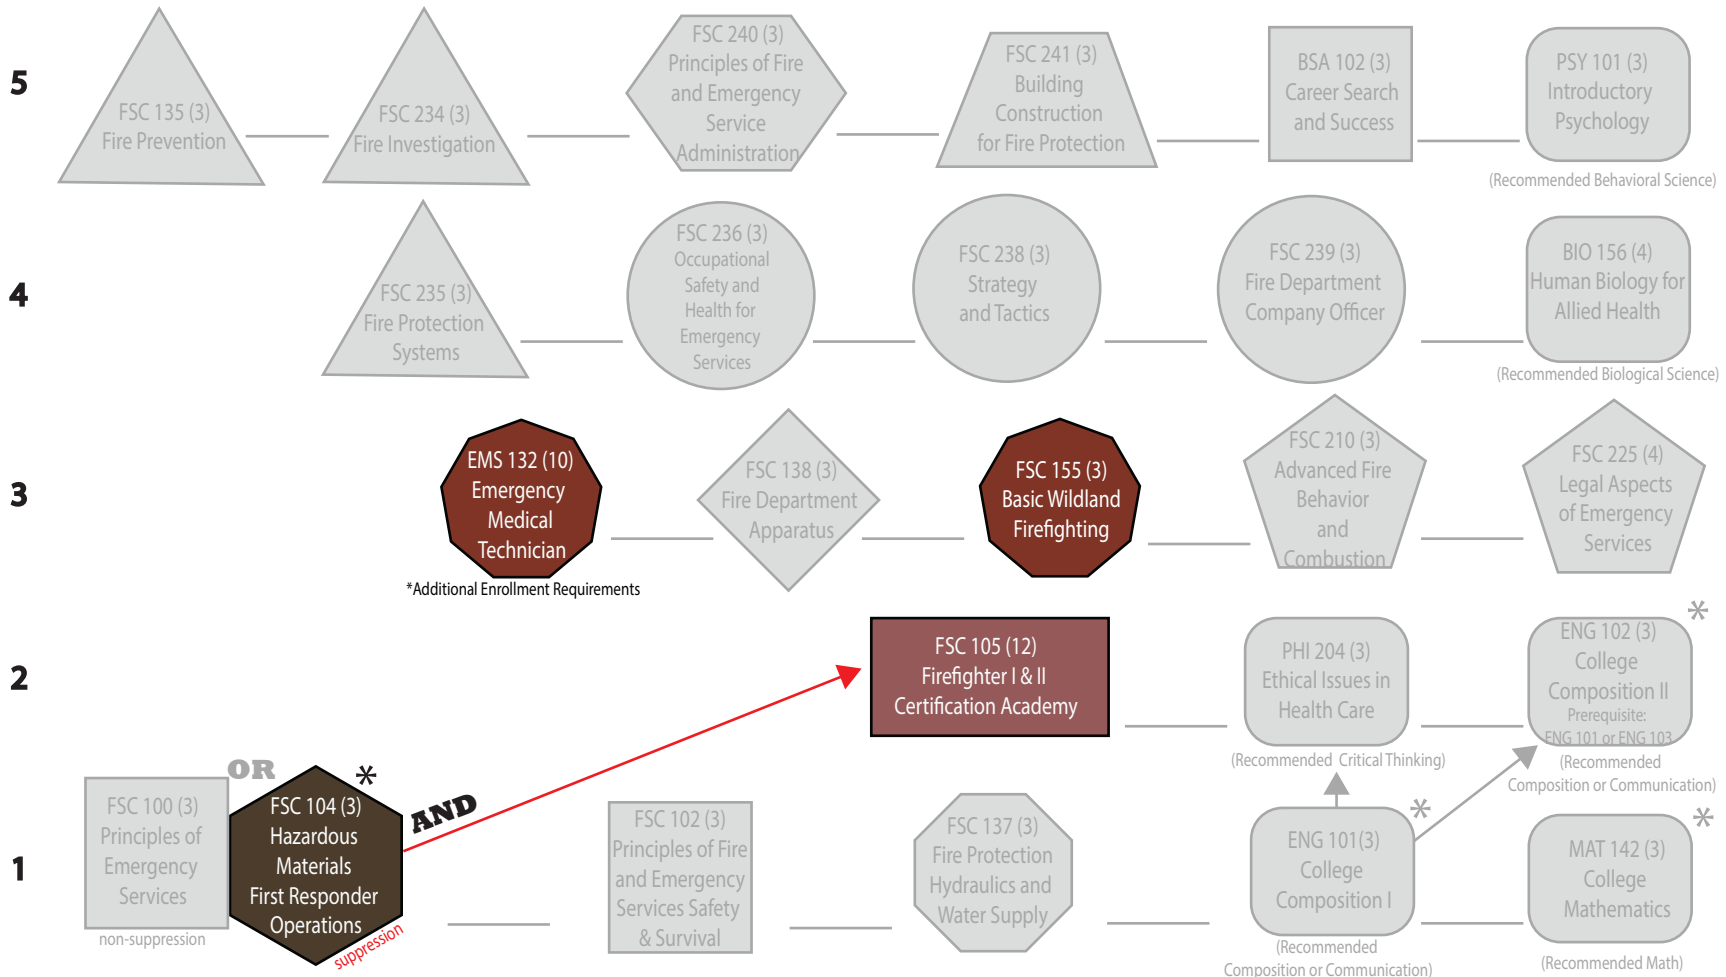

28 CREDITS

Description: This flowchart is designed to review certificates embedded in degrees, and to quickly identify course prerequisites to assist in planning which courses should be taken first. The red arrows → indicate when a class is a prerequisite for another class.

Instructions: This flowchart uses a bottom-up approach. Begin on Line 1 at the bottom of the chart. The General Education requirements are grouped together on the right of the chart, and the program requirements are to the left of the General Educations requirements. The courses can be taken in any order, but it is recommended that you take all of the courses on line 1, then all of the courses on line 2, and so forth if you know your goal is to achieve the Associates degree. You could also begin with the courses in the embedded certificates, and then work on the other requirements after you have achieved the certificate(s). Click the buttons below to view how the certificates are embedded in the Associates degree.

All these courses are needed for an AAS Fire Science degree

Complete these Courses for a Fire Science - Basic Firefighter Certificate

Complete these Courses for a Fire Science - Community Risk Manager Certificate

Complete these Courses for a Fire Science - Driver/Operator Certificate

Complete these Courses for a Fire Science - Officer/Manager Certificate

KEY

↑ Classes are pre-requisites

* Reading or Math Assessment Scores Required