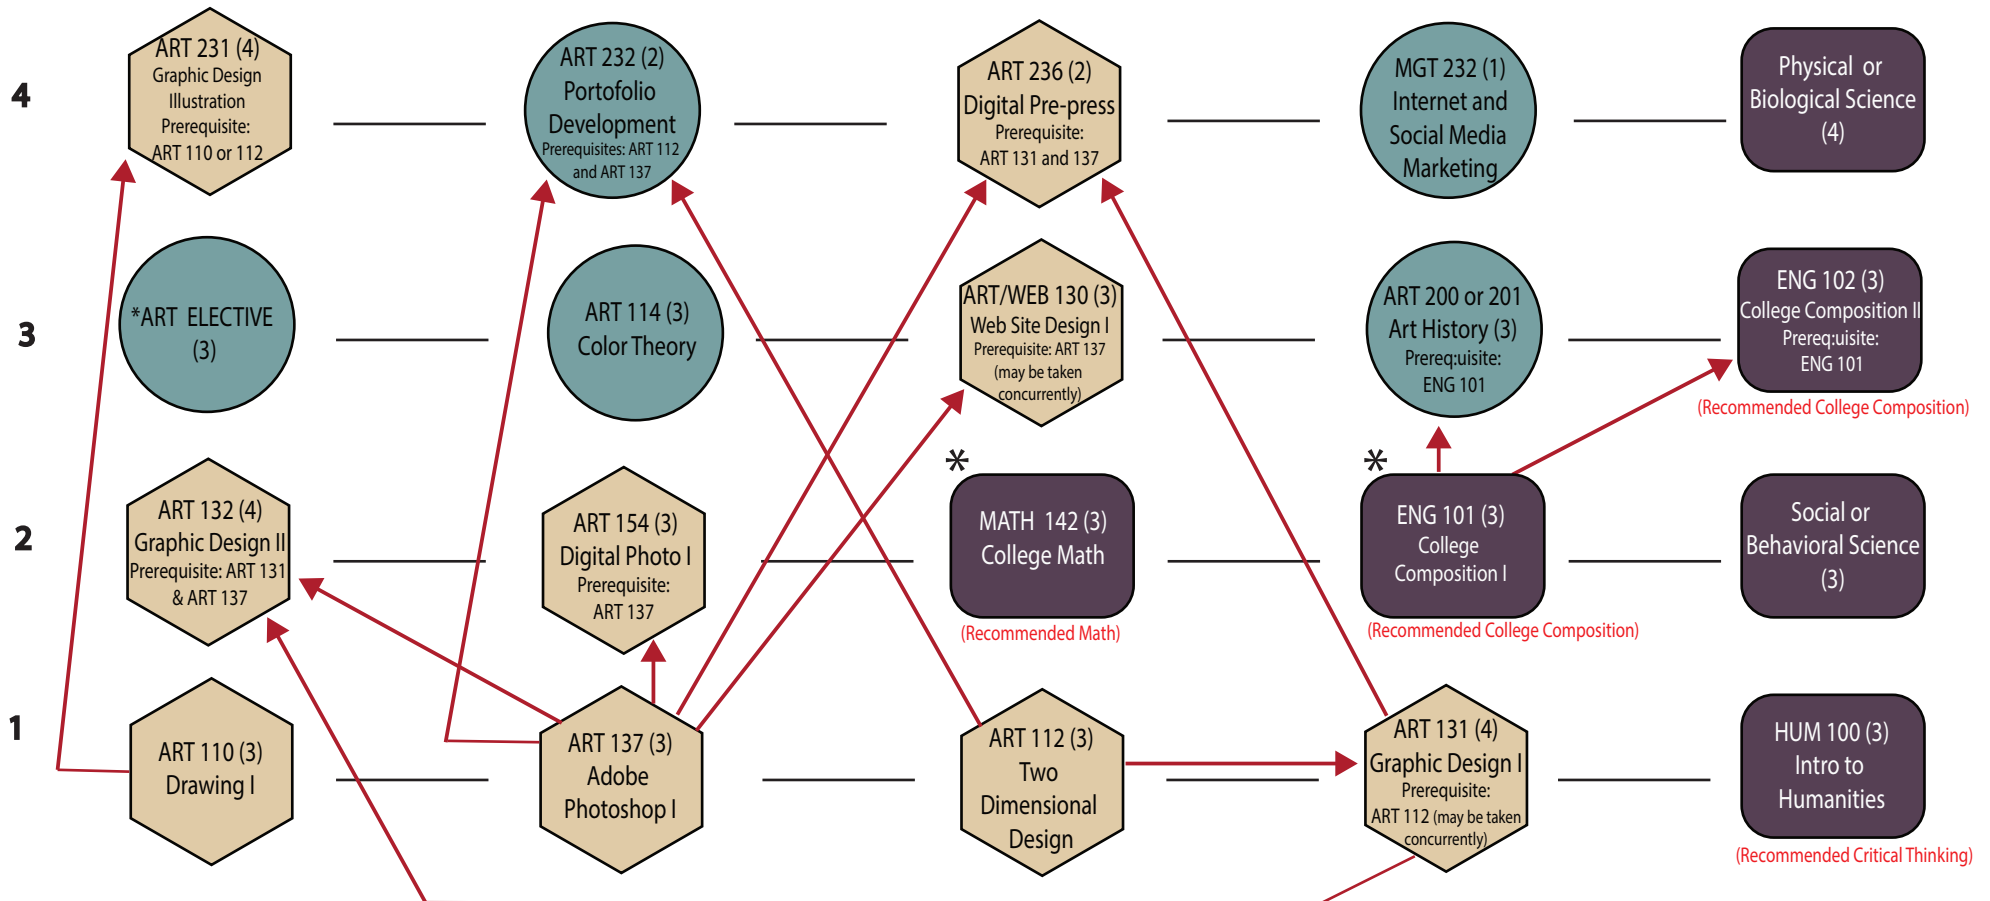

AAS Graphic Design

60 CREDITS

Description: This flowchart is designed to display certificates embedded within degrees, and to quickly identify course prerequisites to assist in planning the order in which courses should be taken. The red arrow → indicates when a course is a prerequisite for another course.

Instructions: This flowchart uses a bottom-up approach. Begin on Line 1 at the bottom of the chart. The General Education requirements are grouped together on the right of the chart, with program requirements to the left of the General Education requirements. The courses can be taken in any order, but if your goal is to achieve the Associate degree, it is recommended that you take all of the courses on Line 1, then all of the courses on Line 2, and so forth. You could also begin with courses in an embedded certificate(s), and progress to other requirements after certificate attainment. Click the buttons below to view how the certificates are embedded within the Associate degree.

All Courses are needed for an AAS Graphic Design degree

Complete these courses for a Graphic Design Technician Certificate

KEY

↑ Classes are pre-requisites

* Reading or Math Assessment Scores Required

*AAS Program Elective Options: ART 113 (3), ART 160 (3), ART 230 (3), ART 237 (3), ART 296 (3)