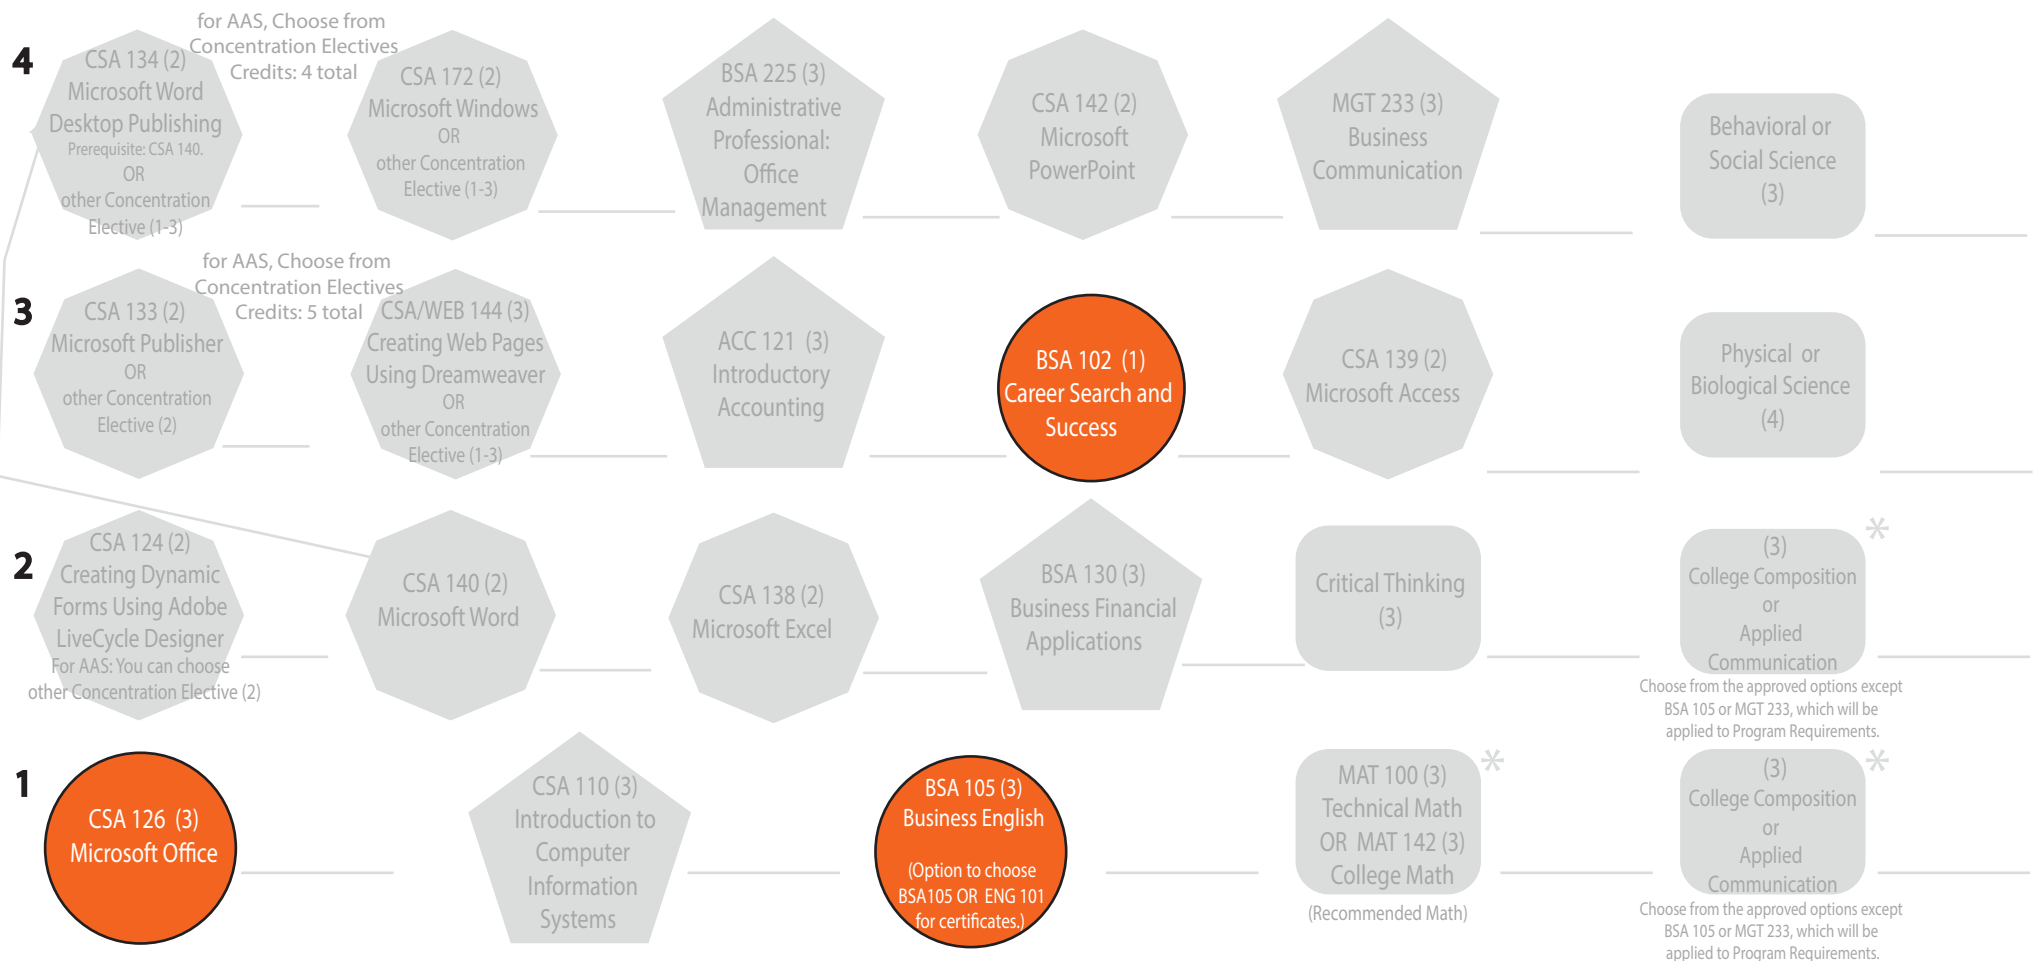

PATHWAY KEY	CALENDAR YEAR 2017-18	
Classes are pre-requisites	All Courses are needed for an AAS degree	
Reading or Math Assessment Scores Required	Admin. Prof. Basic Certificate Courses	Complete these Courses for a Computer Applications Specialist Certificate

Click button below to view individual degree and certificate details

Admin. Prof. Computer Skills Concentration
60 CREDITS

Admin. Prof. Basic Certificate
7 CREDITS

Computer Applications Specialist Certificate
19 CREDITS

ADMIN. PROFESSIONAL BASIC CERTIFICATE 7 CREDITS