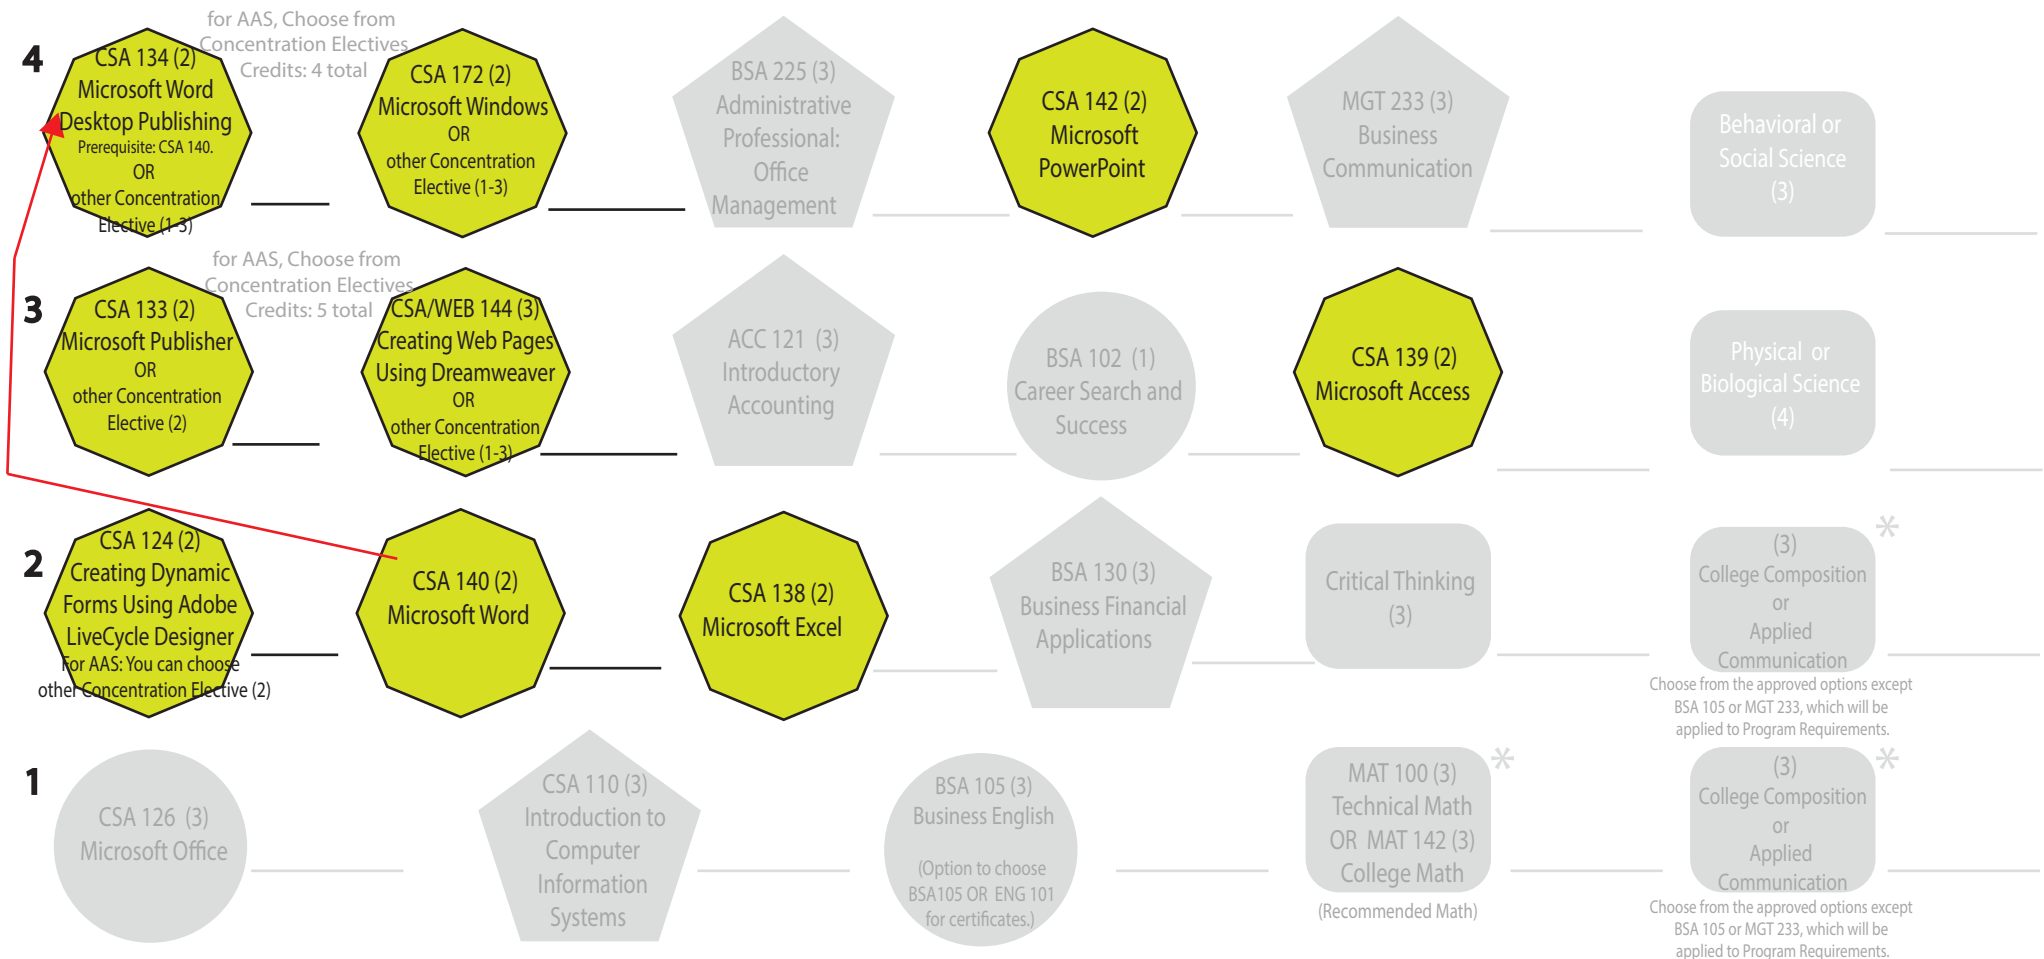

PATHWAY KEY	CALENDAR YEAR 2017-18	
Classes are pre-requisites	All Courses are needed for an AAS degree	
Reading or Math Assessment Scores Required	Admin. Prof. Basic Certificate Courses	Complete these Courses for a Computer Applications Specialist Certificate

Click button below to view individual degree and certificate details

Admin. Prof. Computer Skills Concentration
60 CREDITS

Admin. Prof. Basic Certificate
7 CREDITS

Computer Applications Specialist Certificate
19 CREDITS

COMPUTER APPLICATIONS SPECIALIST CERTIFICATE 19 CREDITS