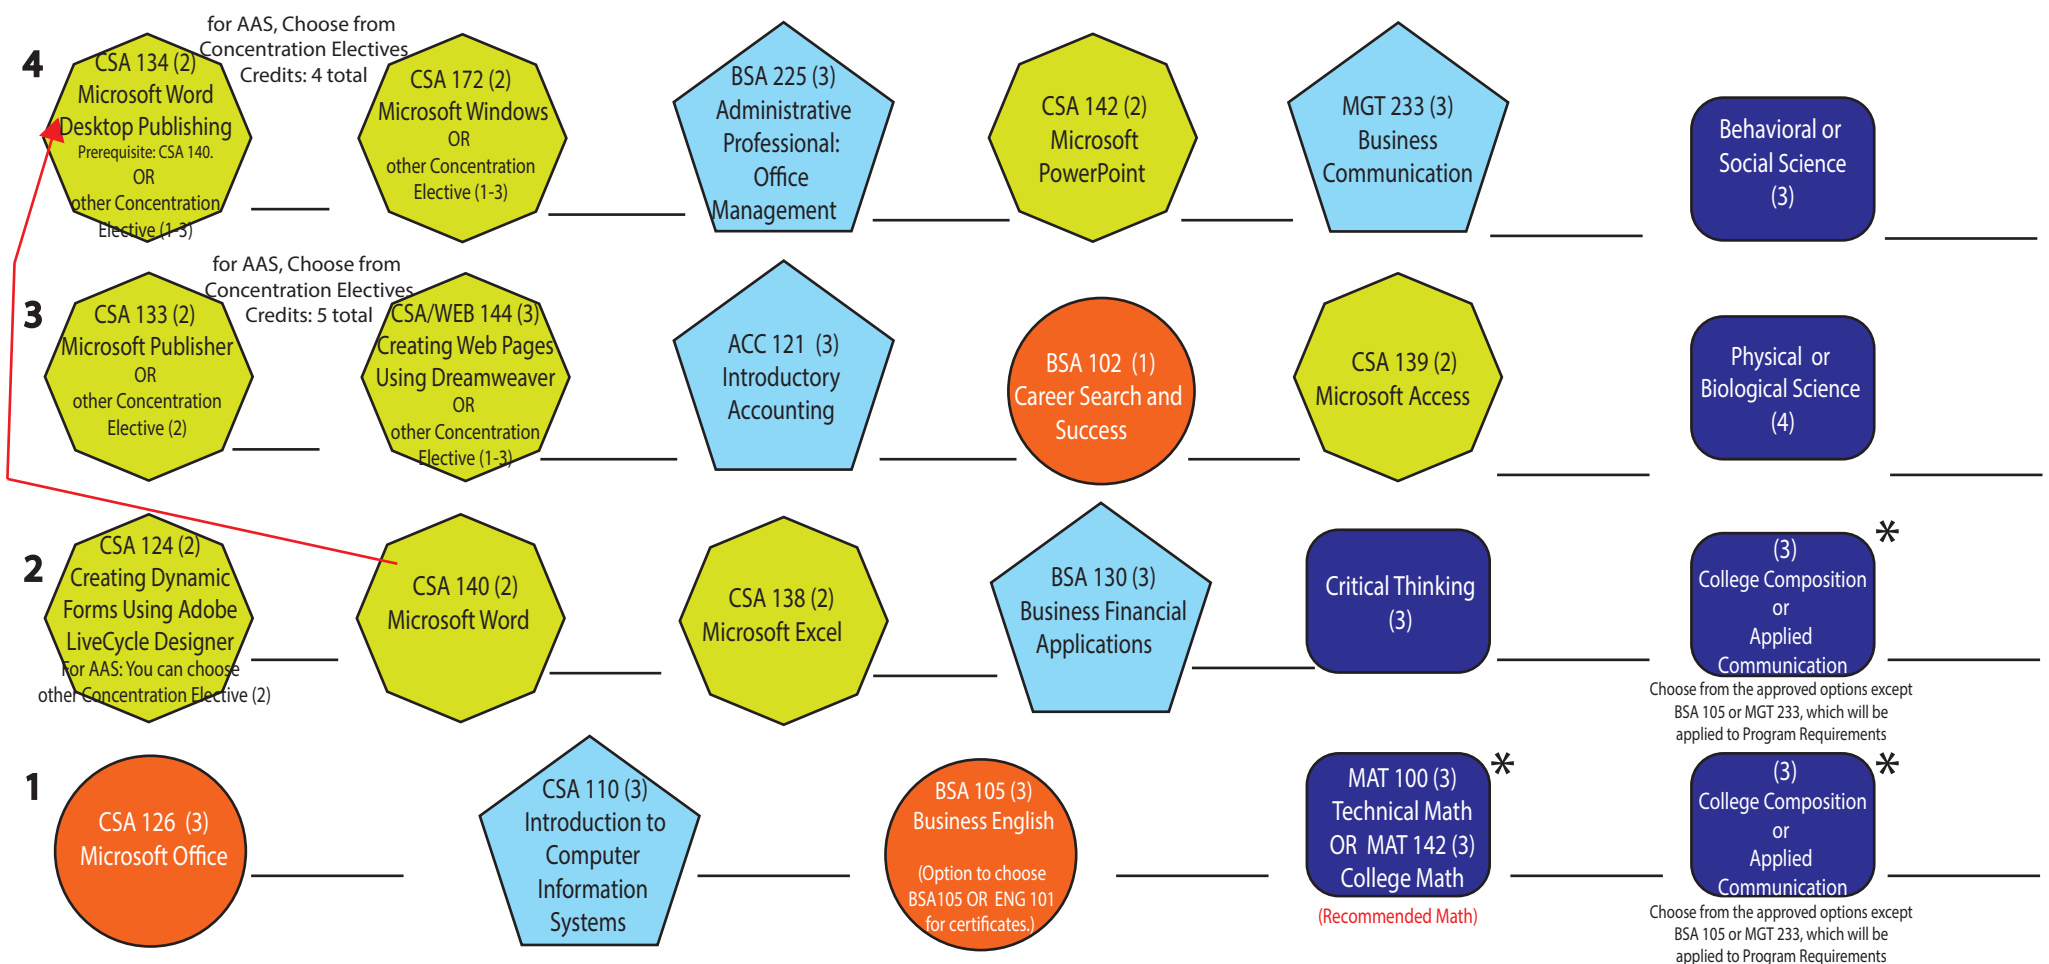

PATHWAY KEY	CALENDAR YEAR 2017-18	
Classes are pre-requisites		All Courses are needed for an AAS degree
Reading or Math Assessment Scores Required	Admin. Prof. Basic Certificate Courses	Complete these Courses for a Computer Applications Specialist Certificate

Click button below to view individual degree and certificate details

Admin. Prof. Computer Skills Concentration
60 CREDITS

Admin. Prof. Basic Certificate
7 CREDITS

Computer Applications Specialist Certificate
19 CREDITS

AAS
ADMIN. PROFESSIONAL
COMPUTER SKILLS CONCENTRATION
60 CREDITS