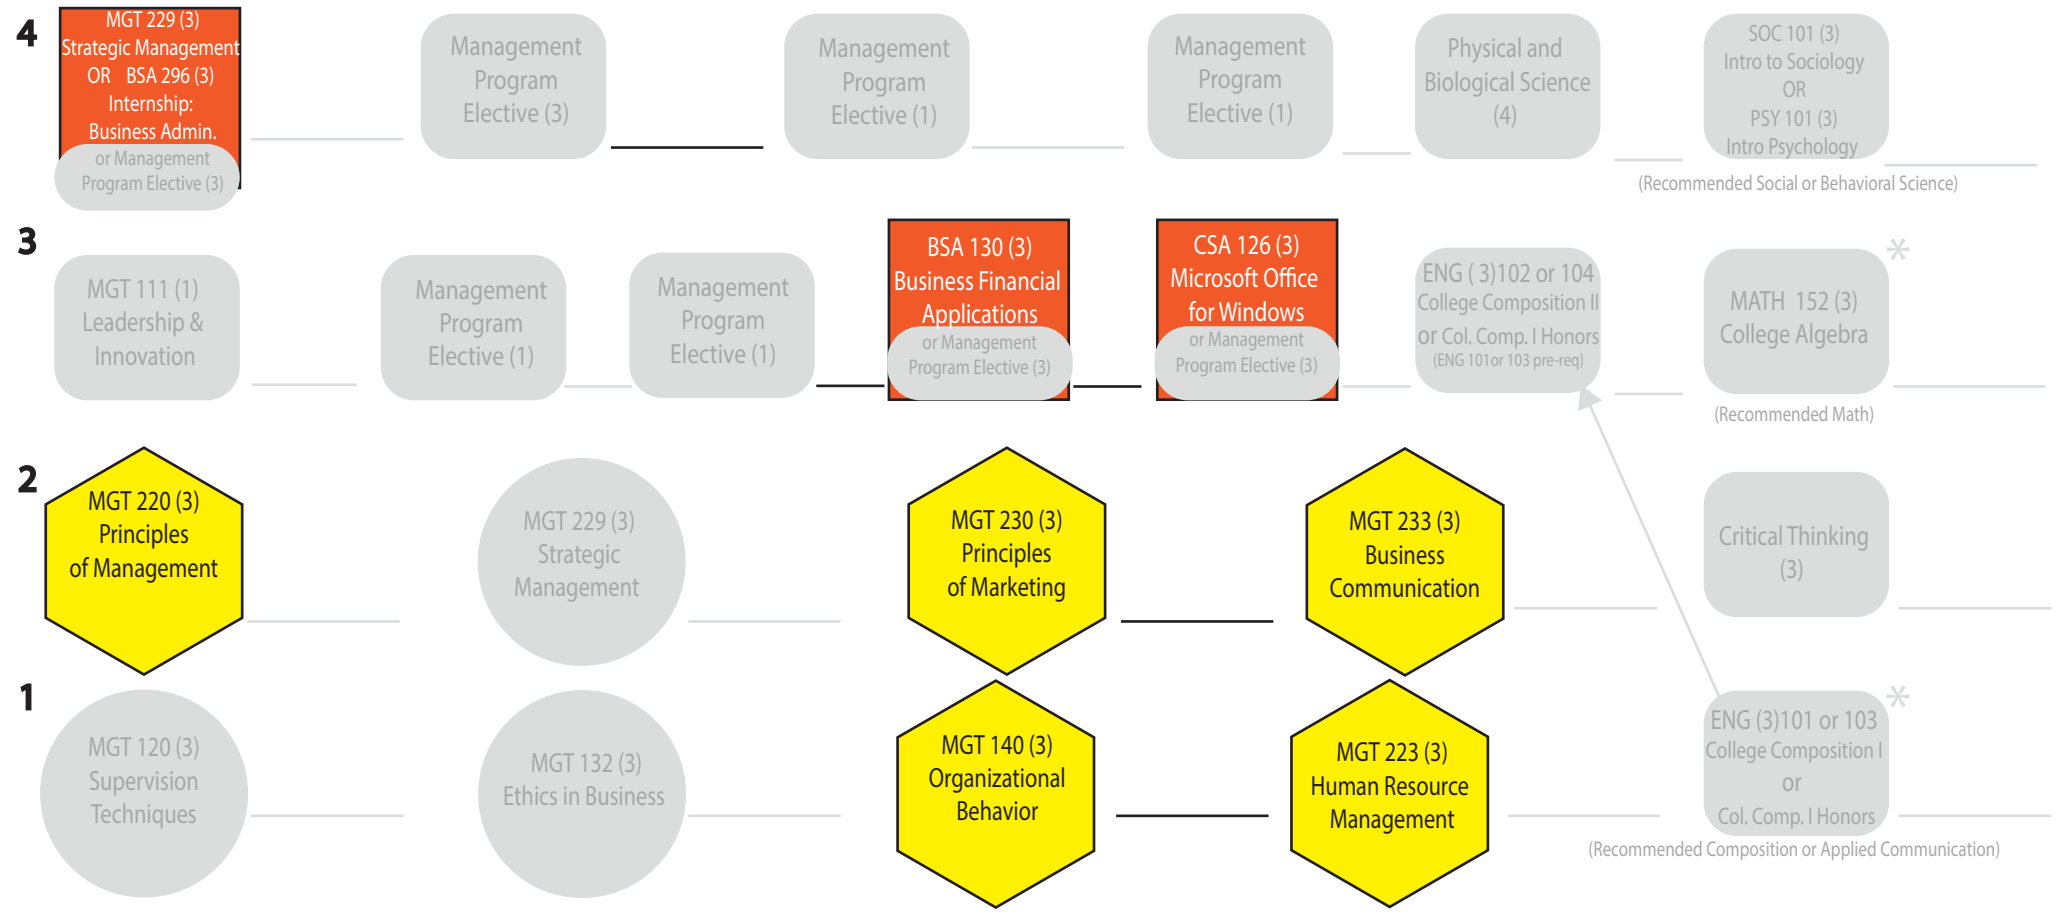

Click button below to view individual degree and certificate details

AAS Management  
60 CREDITS

Management Certificate  
Retail Management Conc.  
24 CREDITS

Management Certificate  
Organizational Management Conc.  
24 CREDITS

## AAS MANAGEMENT 60 CREDITS

PATHWAY KEY	CALENDAR YEAR 2017-18	
Classes are pre-requisites		All Courses are needed for an <b>AAS degree</b>
Reading or Math Assessment Scores Required	Complete these Courses for a <b>Management Certificate</b> <b>Retail Management Concentration</b>	Complete these Courses for an <b>Management Certificate: Organizational Management Concentration</b>

Click button below to view individual degree and certificate details

**AAS Management**  
60 CREDITS

**Management Certificate  
Retail Management Conc.**  
24 CREDITS

**Management Certificate  
Organizational Management Conc.**  
24 CREDITS

## MANAGEMENT CERTIFICATE RETAIL MANAGEMENT CONCENTRATION 24 CREDITS

PATHWAY KEY	CALENDAR YEAR 2017-18	
Classes are pre-requisites	All Courses are needed for an <b>AAS degree</b>	
Reading or Math Assessment Scores Required	Complete these Courses for a <b>Management Certificate</b> <b>Retail Management Concentration</b>	Complete these Courses for an <b>Management Certificate: Organizational Management Concentration</b> 