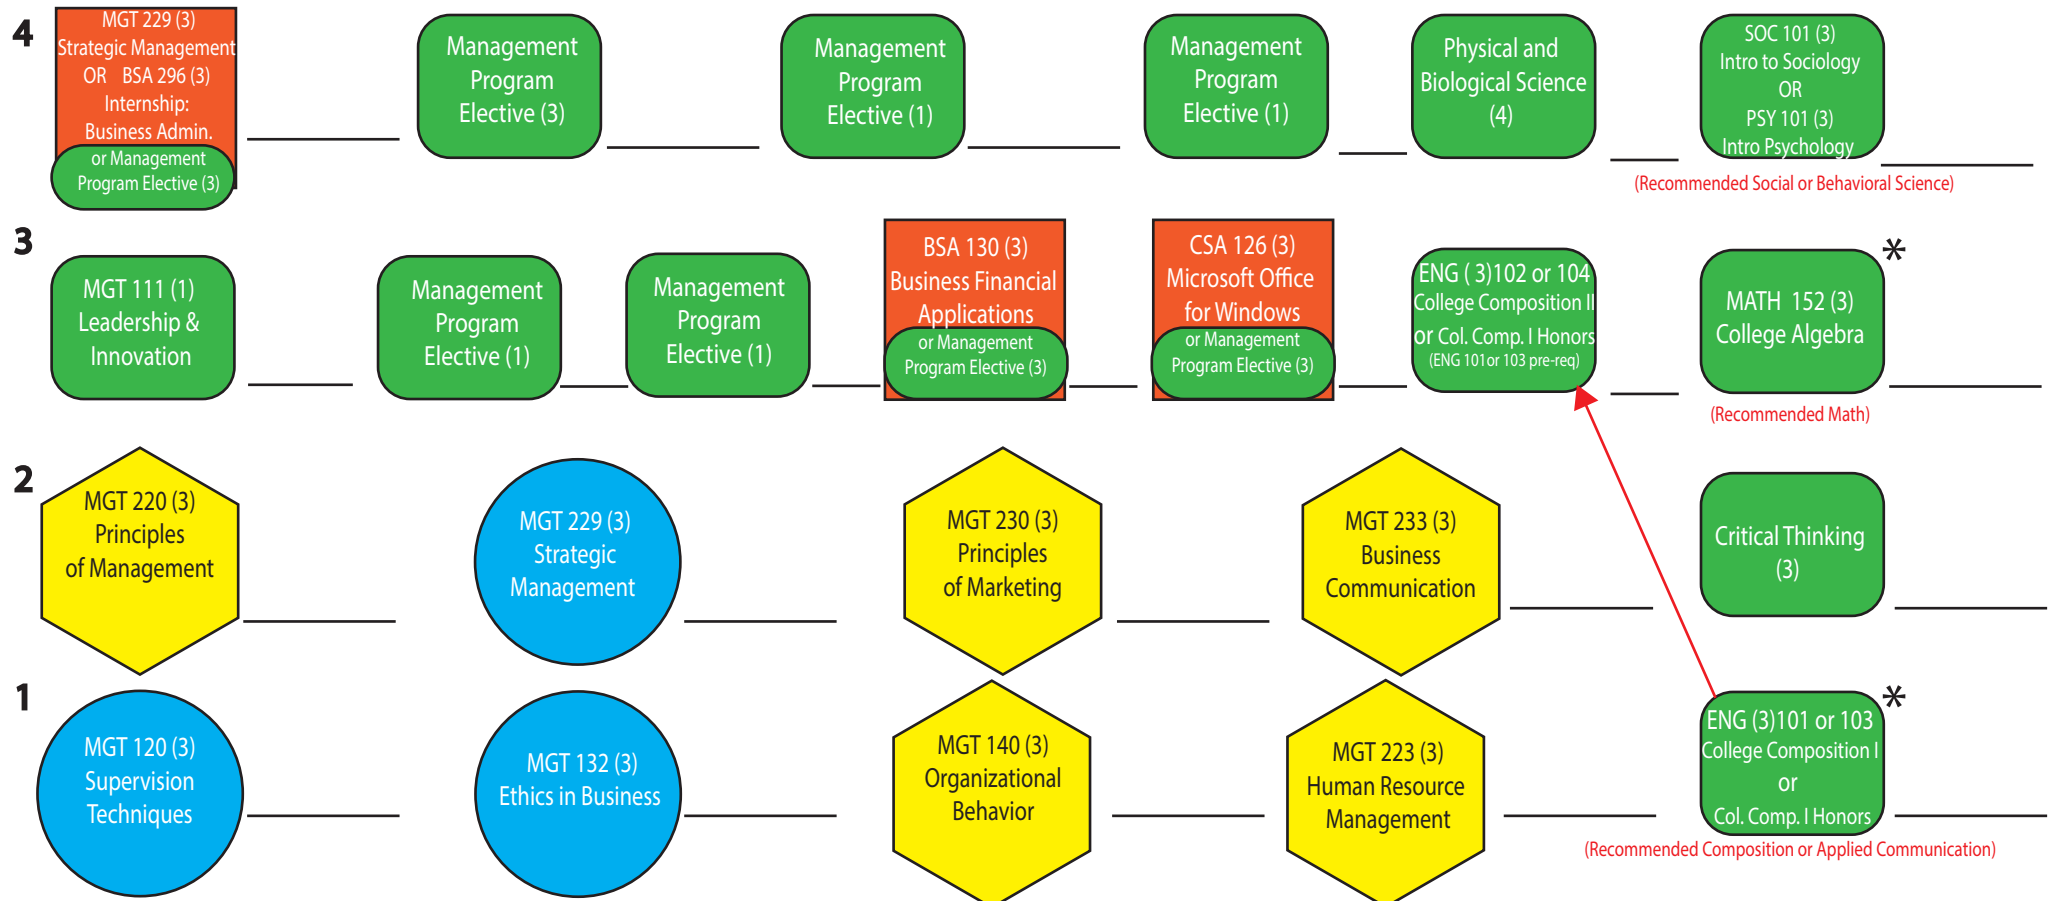

Click button below to view individual degree and certificate details

AAS Management  
60 CREDITS

Management Certificate  
Retail Management Conc.  
24 CREDITS

Management Certificate  
Organizational Management Conc.  
24 CREDITS

## AAS MANAGEMENT 60 CREDITS

PATHWAY KEY	CALENDAR YEAR 2017-18	
Classes are pre-requisites		All Courses are needed for an <b>AAS degree</b>
Reading or Math Assessment Scores Required	Complete these Courses for a <b>Management Certificate</b> <b>Retail Management Concentration</b>	Complete these Courses for an <b>Management Certificate: Organizational Management Concentration</b>

Click button below to view individual degree and certificate details

**AAS Management**  
60 CREDITS

**Management Certificate  
Retail Management Conc.**  
24 CREDITS

**Management Certificate  
Organizational Management Conc.**  
24 CREDITS

## MANAGEMENT CERTIFICATE RETAIL MANAGEMENT CONCENTRATION 24 CREDITS

PATHWAY KEY	CALENDAR YEAR 2017-18	
Classes are pre-requisites	All Courses are needed for an <b>AAS degree</b>	
Reading or Math Assessment Scores Required	Complete these Courses for a <b>Management Certificate</b> <b>Retail Management Concentration</b>	Complete these Courses for an <b>Management Certificate: Organizational Management Concentration</b> 