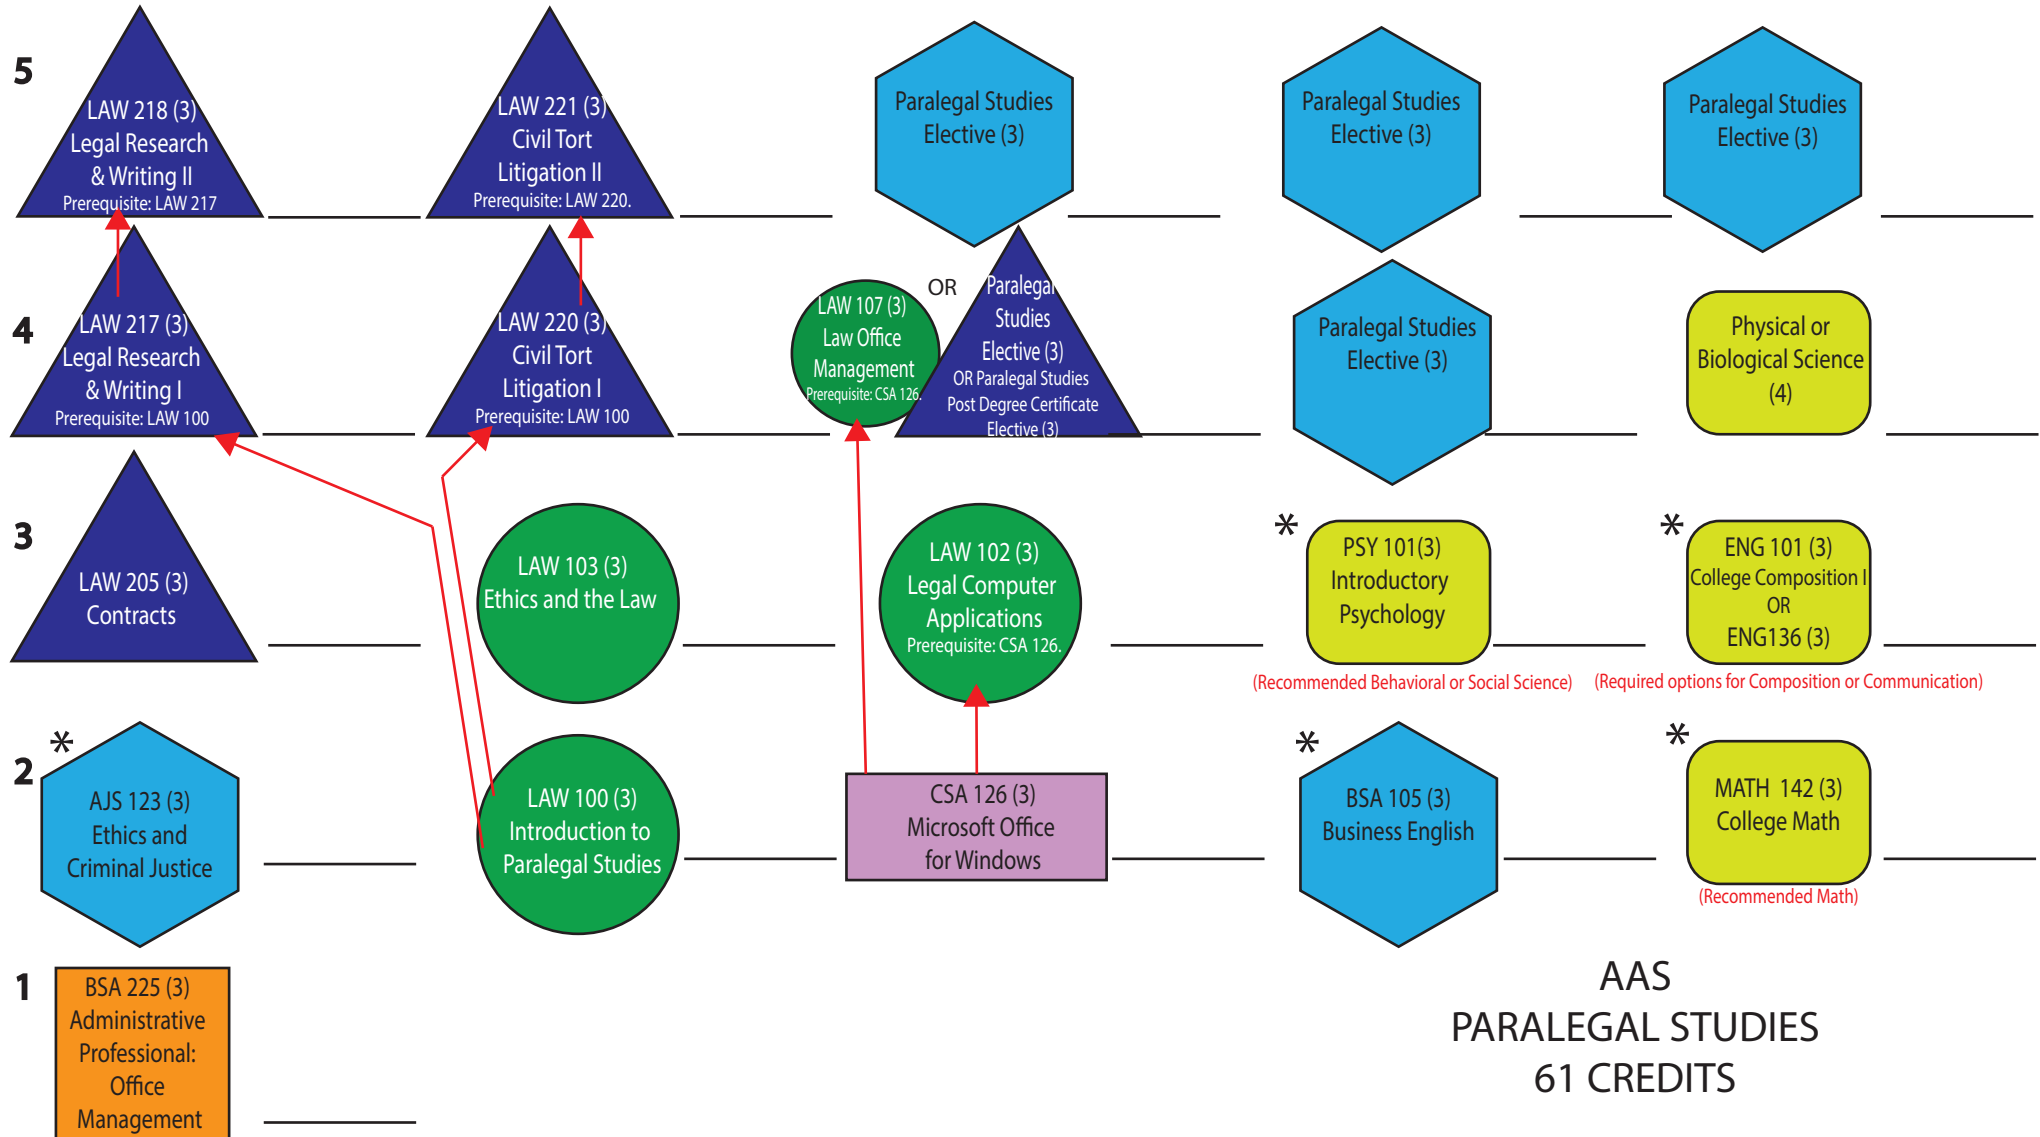

PATHWAY KEY	CALENDAR YEAR 2017-18	
 Classes are pre-requisites		All these Courses are needed for an AAS degree
 Reading or Math Assessment Scores Required		Complete these Courses for a Legal Office Clerk Certificate
		Complete these Courses for a Paralegal Studies Post degree Certificate

Click button below to view individual degree and certificate details

**AAS  
Paralegal  
Studies**  
61 CREDITS

**Paralegal Studies  
Post Degree  
Certificate**  
30 CREDITS

**Legal Office  
Clerk  
Certificate**  
18 CREDITS