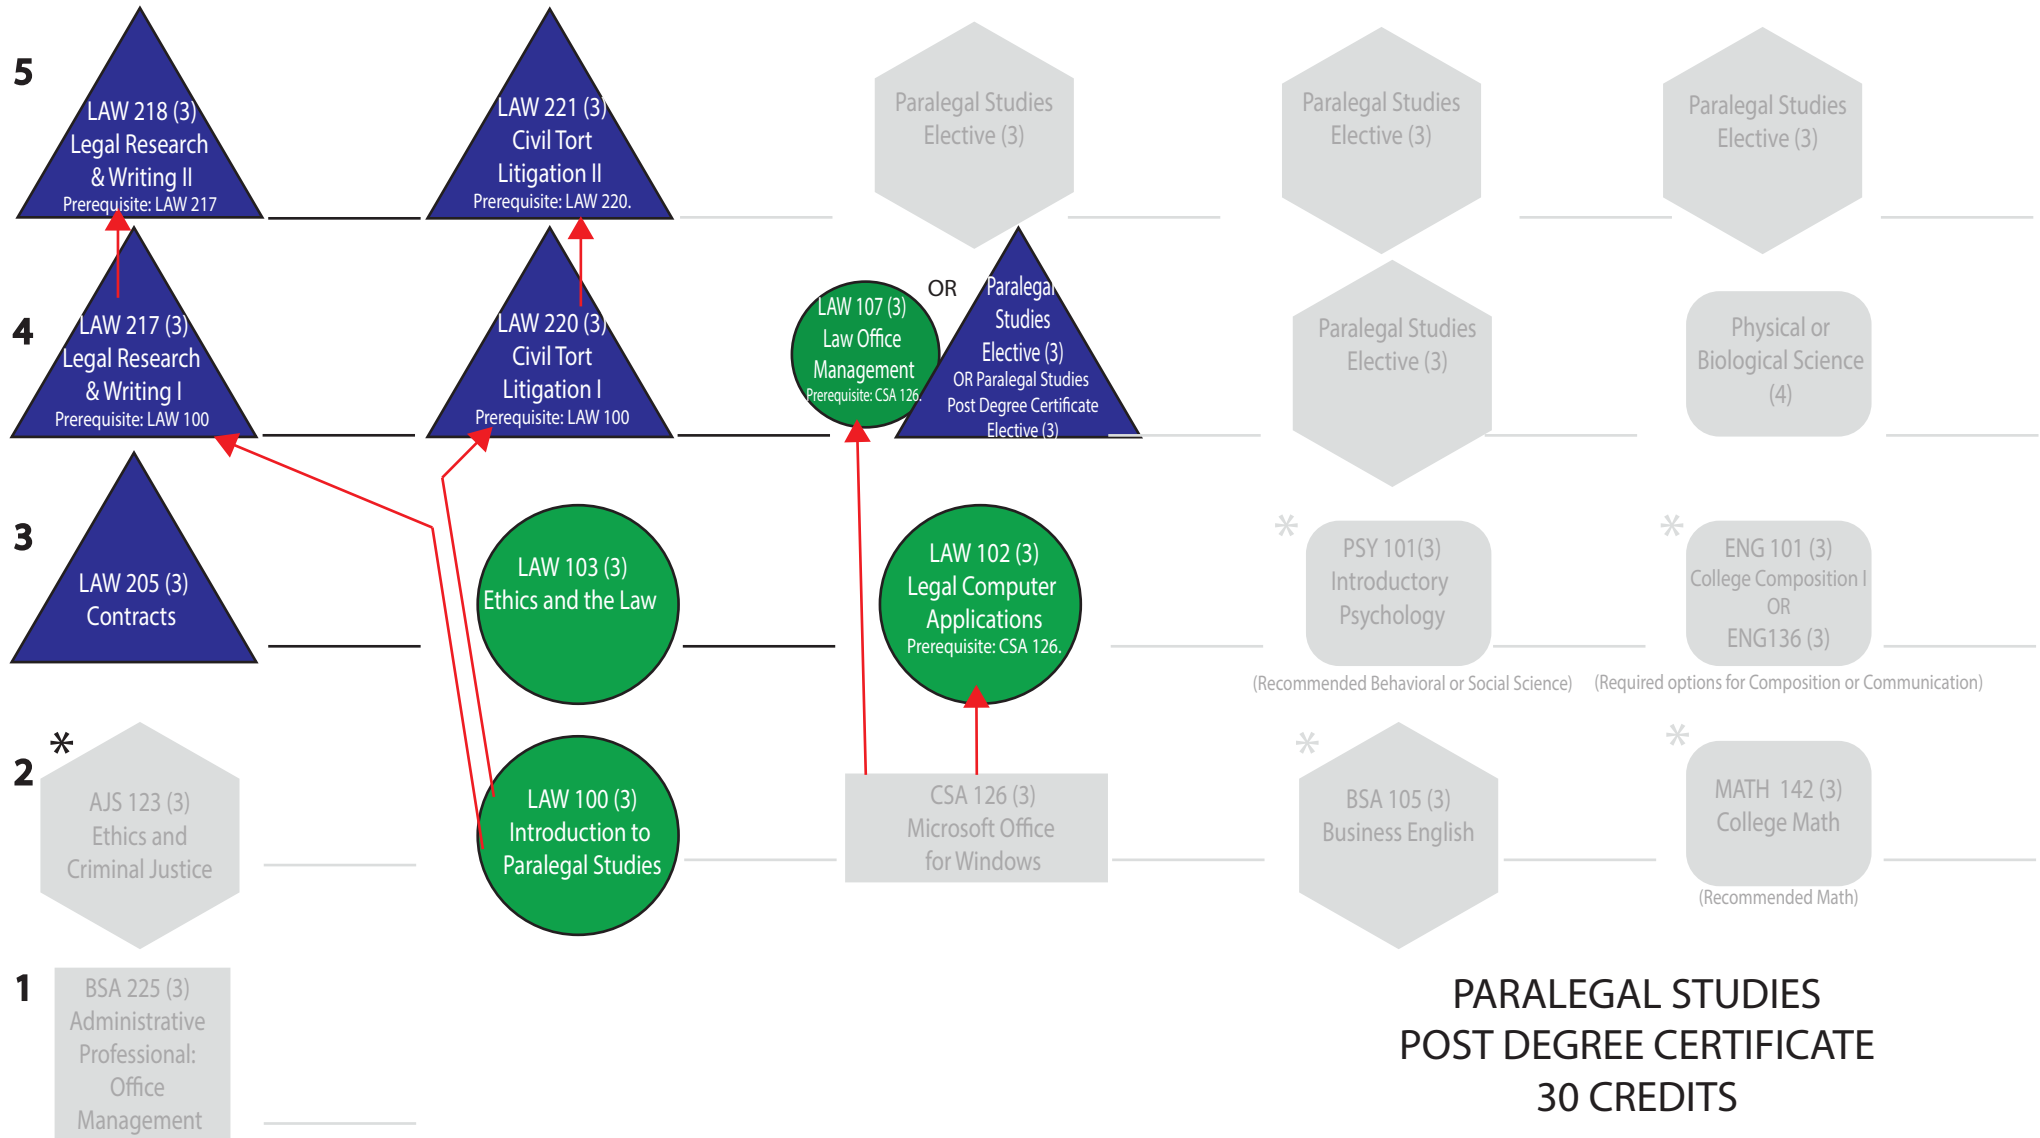

PATHWAY KEY	CALENDAR YEAR 2017-18	
 Classes are pre-requisites	 All these Courses are needed for an AAS degree	
 Reading or Math Assessment Scores Required	 Complete these Courses for a Legal Office Clerk Certificate 	 Complete these Courses for a Paralegal Studies Post degree Certificate 

Click button below to view individual degree and certificate details

**AAS  
Paralegal  
Studies**  
61 CREDITS

**Paralegal Studies  
Post Degree  
Certificate**  
30 CREDITS

**Legal Office  
Clerk  
Certificate**  
18 CREDITS