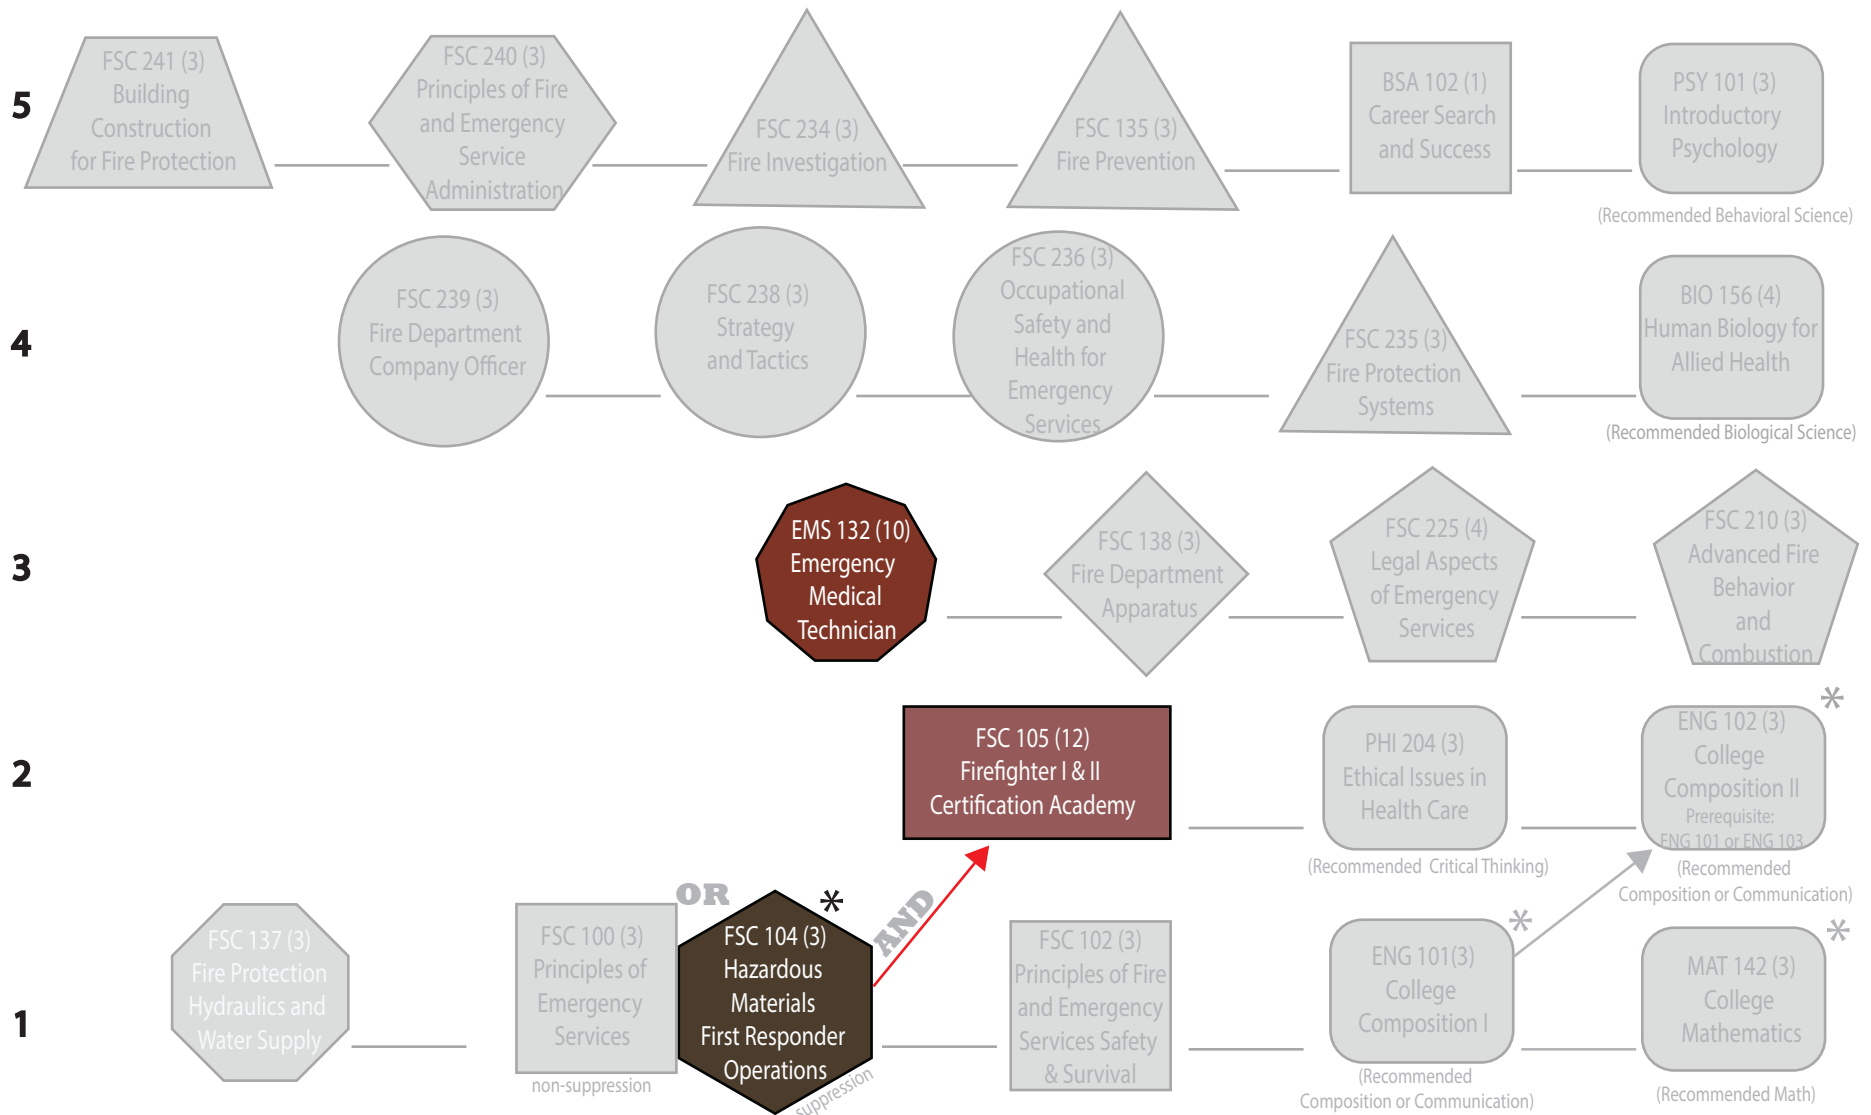

PATHWAY KEY	CALENDAR YEAR 2017-18		
Classes are pre-requisites	All these courses are needed for an AAS Fire Science degree	Complete these Courses for a Fire Science - Basic Firefighter Certificate	
Reading or Math Assessment Scores Required	Complete these Courses for a Fire Science - Community Risk Manager Certificate	Complete these Courses for a Fire Science - Driver/Operator Certificate	Complete these Courses for a Fire Science - Officer/Manager Certificate

Click button below to view individual degree and certificate details

AAS Fire Science 60-72 Credits	Basic Firefighter Certificate 25 CREDITS	Community Risk Manager Certificate 22 CREDITS	Driver/Operator Certificate 18 CREDITS	Officer/Manager Certificate 22 CREDITS
-----------------------------------	---	--	---	---

Basic Firefighter Certificate 25 Credits

PATHWAY KEY	CALENDAR YEAR 2017-18		
Classes are pre-requisites	All these courses are needed for an AAS Fire Science degree	Complete these Courses for a Fire Science - Basic Firefighter Certificate	Complete these Courses for a Fire Science - Officer/Manager Certificate
Reading or Math Assessment Scores Required	Complete these Courses for a Fire Science - Community Risk Manager Certificate	Complete these Courses for a Fire Science - Driver/Operator Certificate	Complete these Courses for a Fire Science - Officer/Manager Certificate