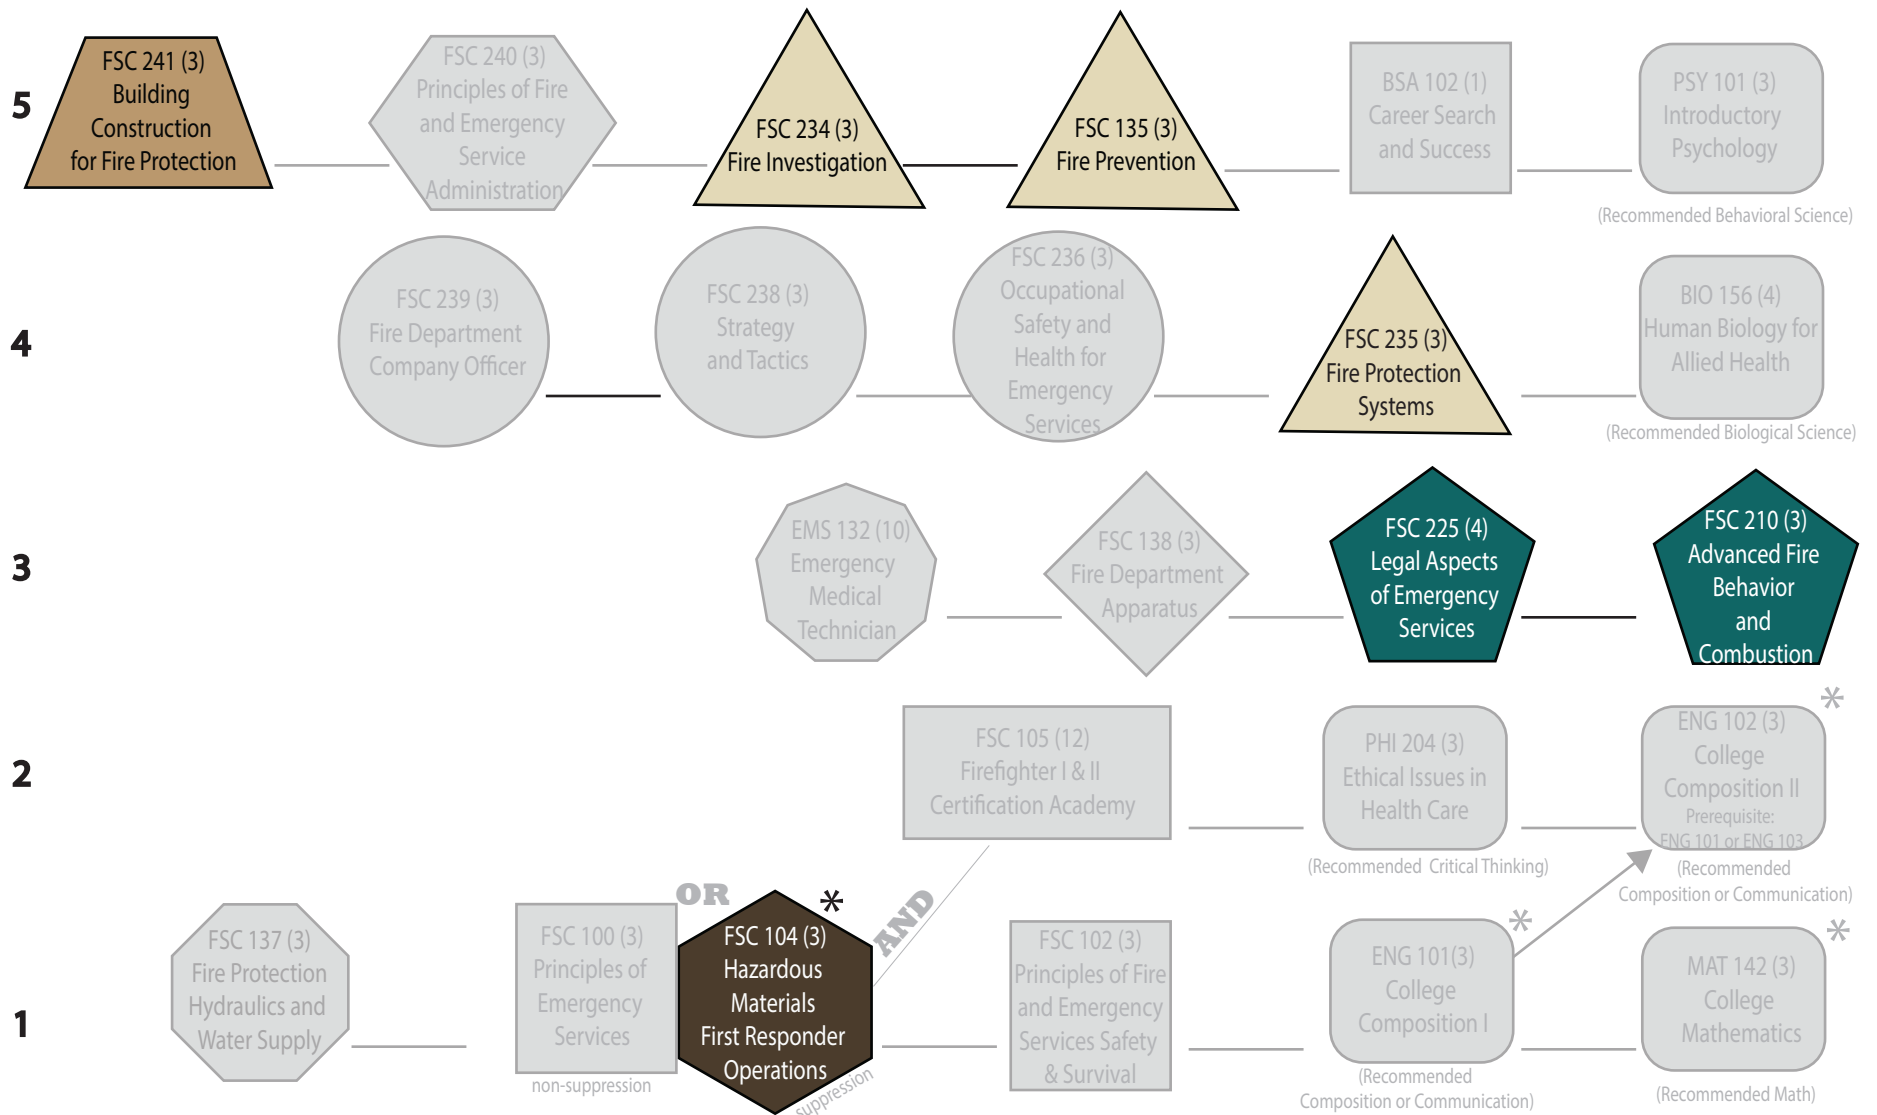

PATHWAY KEY	CALENDAR YEAR 2017-18		
Classes are pre-requisites	All these courses are needed for an AAS Fire Science degree	Complete these Courses for a Fire Science - Basic Firefighter Certificate	
Reading or Math Assessment Scores Required	Complete these Courses for a Fire Science - Community Risk Manager Certificate	Complete these Courses for a Fire Science - Driver/Operator Certificate	Complete these Courses for a Fire Science - Officer/Manager Certificate

Click button below to view individual degree and certificate details

AAS Fire Science 60-72 Credits	Basic Firefighter Certificate 25 CREDITS	Community Risk Manager Certificate 22 CREDITS	Driver/Operator Certificate 18 CREDITS	Officer/Manager Certificate 22 CREDITS

Community Risk Manager Certificate 22 Credits