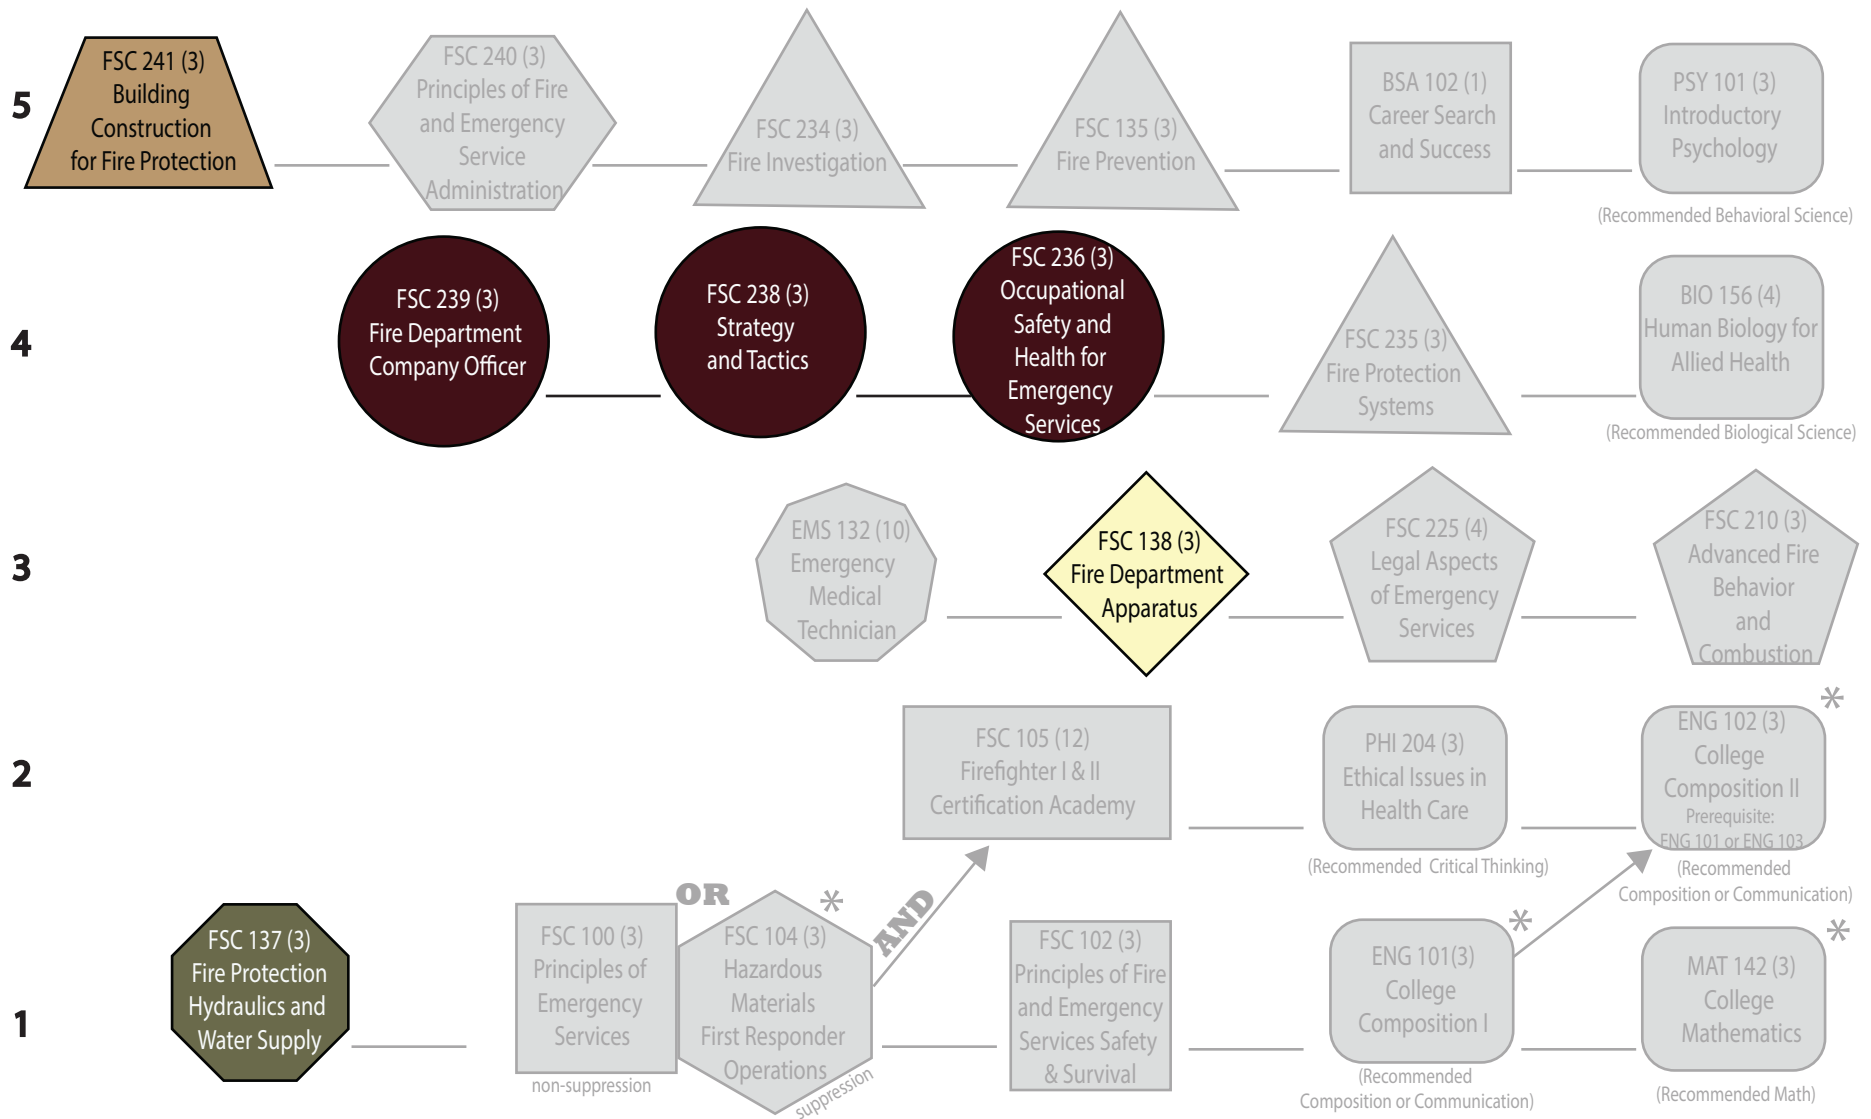

PATHWAY KEY	CALENDAR YEAR 2017-18		
Classes are pre-requisites	All these courses are needed for an AAS Fire Science degree	Complete these Courses for a Fire Science - Basic Firefighter Certificate	Complete these Courses for a Fire Science - Basic Firefighter Certificate
Reading or Math Assessment Scores Required	Complete these Courses for a Fire Science - Community Risk Manager Certificate	Complete these Courses for a Fire Science - Driver/Operator Certificate	Complete these Courses for a Fire Science - Officer/Manager Certificate

Click button below to view individual degree and certificate details

AAS Fire Science 60-72 Credits	Basic Firefighter Certificate 25 CREDITS	Community Risk Manager Certificate 22 CREDITS	Driver/Operator Certificate 18 CREDITS	Officer/Manager Certificate 22 CREDITS

Driver/Operator Certificate 18 Credits