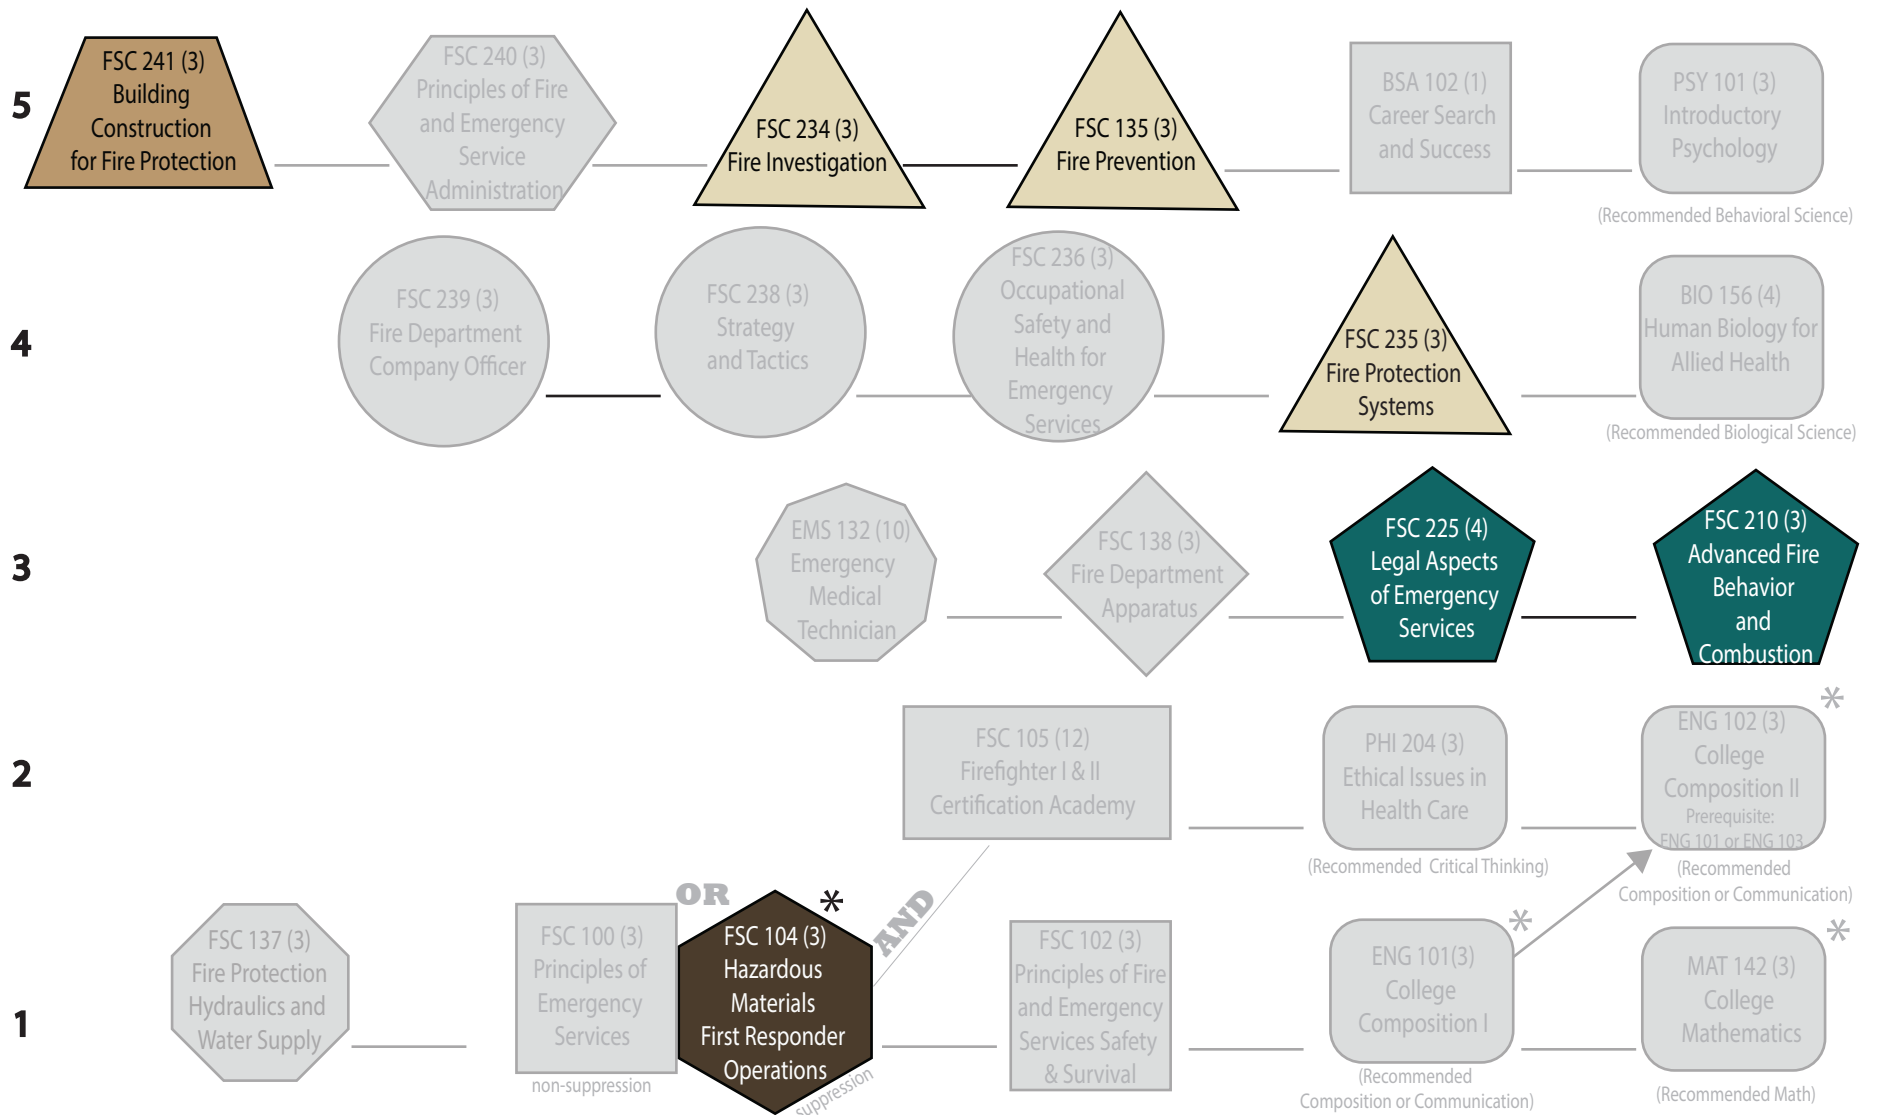

PATHWAY KEY	CALENDAR YEAR 2017-18		
Classes are pre-requisites	All these courses are needed for an AAS Fire Science degree	Complete these Courses for a Fire Science - Basic Firefighter Certificate	
Reading or Math Assessment Scores Required	Complete these Courses for a Fire Science - Community Risk Manager Certificate	Complete these Courses for a Fire Science - Driver/Operator Certificate	Complete these Courses for a Fire Science - Officer/Manager Certificate

Click button below to view individual degree and certificate details

AAS Fire Science 60-72 Credits	Basic Firefighter Certificate 25 CREDITS	Community Risk Manager Certificate 22 CREDITS	Driver/Operator Certificate 18 CREDITS	Officer/Manager Certificate 22 CREDITS
-----------------------------------	---	--	---	---

Community Risk Manager Certificate 22 Credits

PATHWAY KEY	CALENDAR YEAR 2017-18		
Classes are pre-requisites	All these courses are needed for an AAS Fire Science degree	Complete these Courses for a Fire Science - Basic Firefighter Certificate	Complete these Courses for a Fire Science - Officer/Manager Certificate
Reading or Math Assessment Scores Required	Complete these Courses for a Fire Science - Community Risk Manager Certificate	Complete these Courses for a Fire Science - Driver/Operator Certificate	Complete these Courses for a Fire Science - Officer/Manager Certificate