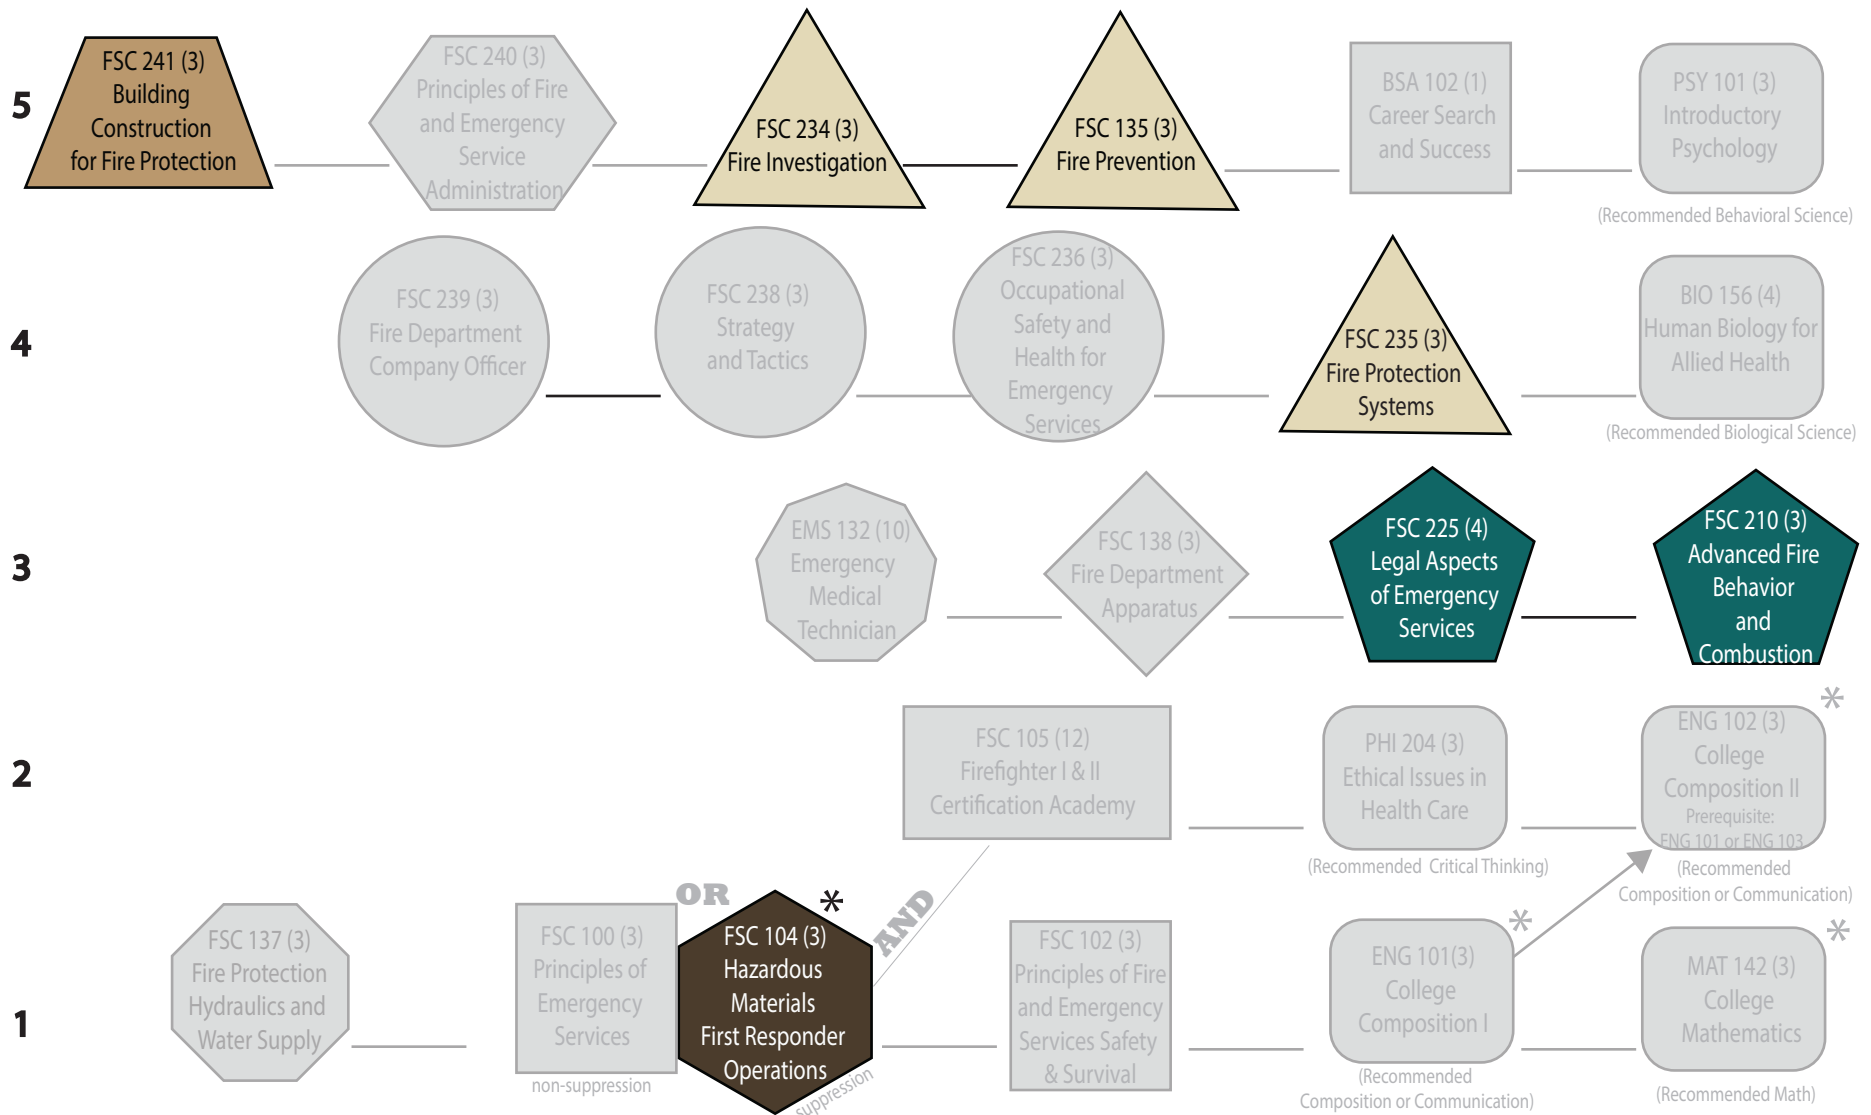

PATHWAY KEY	CALENDAR YEAR 2017-18		
Classes are pre-requisites	All these courses are needed for an AAS Fire Science degree	Complete these Courses for a Fire Science - Basic Firefighter Certificate	
Reading or Math Assessment Scores Required	Complete these Courses for a Fire Science - Community Risk Manager Certificate	Complete these Courses for a Fire Science - Driver/Operator Certificate	Complete these Courses for a Fire Science - Officer/Manager Certificate

Click button below to view individual degree and certificate details

AAS Fire Science 60-72 Credits	Basic Firefighter Certificate 25 CREDITS	Community Risk Manager Certificate 22 CREDITS	Driver/Operator Certificate 18 CREDITS	Officer/Manager Certificate 22 CREDITS

Community Risk Manager Certificate 22 Credits