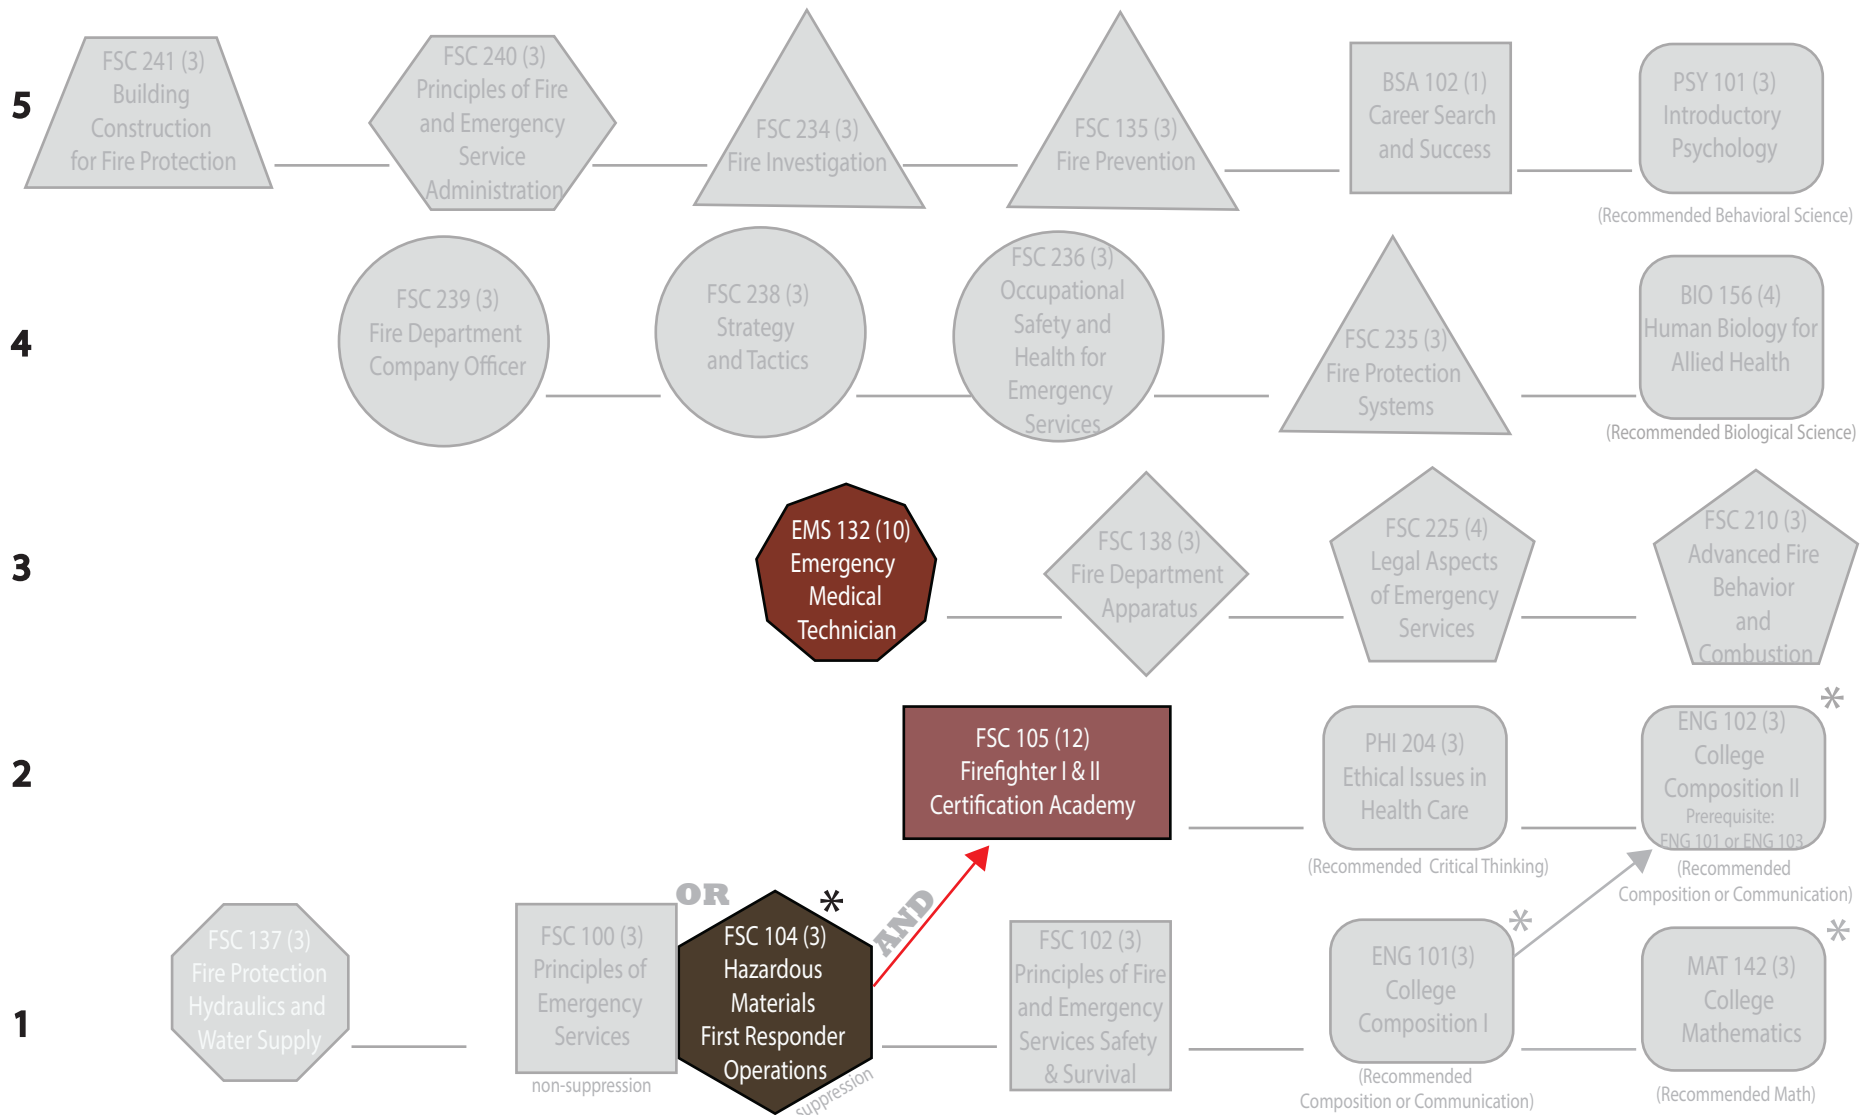

PATHWAY KEY	CALENDAR YEAR 2017-18		
Classes are pre-requisites	All these courses are needed for an AAS Fire Science degree	Complete these Courses for a Fire Science - Basic Firefighter Certificate	
Reading or Math Assessment Scores Required	Complete these Courses for a Fire Science - Community Risk Manager Certificate	Complete these Courses for a Fire Science - Driver/Operator Certificate	Complete these Courses for a Fire Science - Officer/Manager Certificate

Click button below to view individual degree and certificate details

AAS Fire Science 60-72 Credits	Basic Firefighter Certificate 25 CREDITS	Community Risk Manager Certificate 22 CREDITS	Driver/Operator Certificate 18 CREDITS	Officer/Manager Certificate 22 CREDITS

Basic Firefighter Certificate 25 Credits