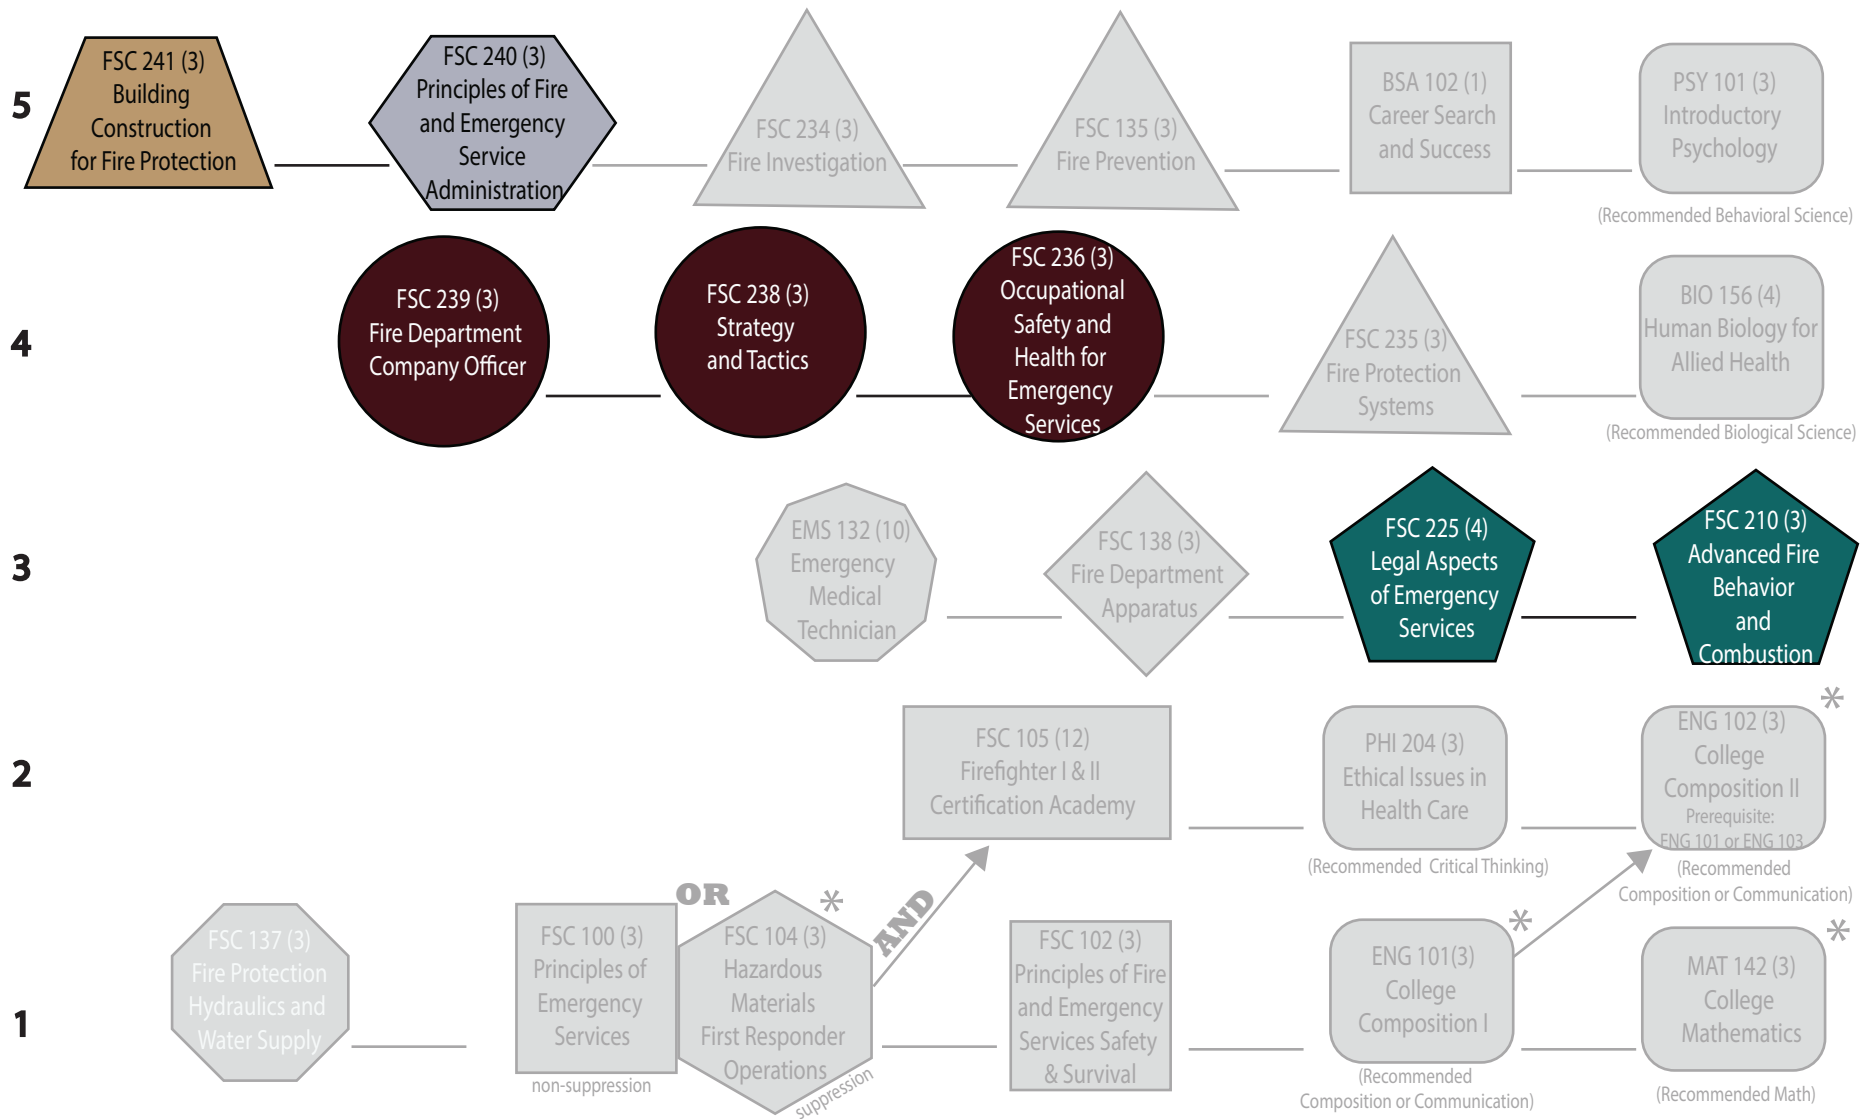

PATHWAY KEY	CALENDAR YEAR 2017-18		
Classes are pre-requisites		All these courses are needed for an AAS Fire Science degree	Complete these Courses for a Fire Science - Basic Firefighter Certificate
Reading or Math Assessment Scores Required	Complete these Courses for a Fire Science - Community Risk Manager Certificate	Complete these Courses for a Fire Science - Driver/Operator Certificate	Complete these Courses for a Fire Science - Officer/Manager Certificate

Click button below to view individual degree and certificate details

AAS Fire Science 60-72 Credits	Basic Firefighter Certificate 25 CREDITS	Community Risk Manager Certificate 22 CREDITS	Driver/Operator Certificate 18 CREDITS	Officer/Manager Certificate 22 CREDITS
-----------------------------------	---	--	---	---

Officer/Manager Certificate 22 Credits

PATHWAY KEY	CALENDAR YEAR 2017-18		
Classes are pre-requisites	All these courses are needed for an AAS Fire Science degree	Complete these Courses for a Fire Science - Basic Firefighter Certificate	Complete these Courses for a Fire Science - Officer/Manager Certificate
Reading or Math Assessment Scores Required	Complete these Courses for a Fire Science - Community Risk Manager Certificate	Complete these Courses for a Fire Science - Driver/Operator Certificate	Complete these Courses for a Fire Science - Officer/Manager Certificate

Driver/Operator Certificate 18 Credits