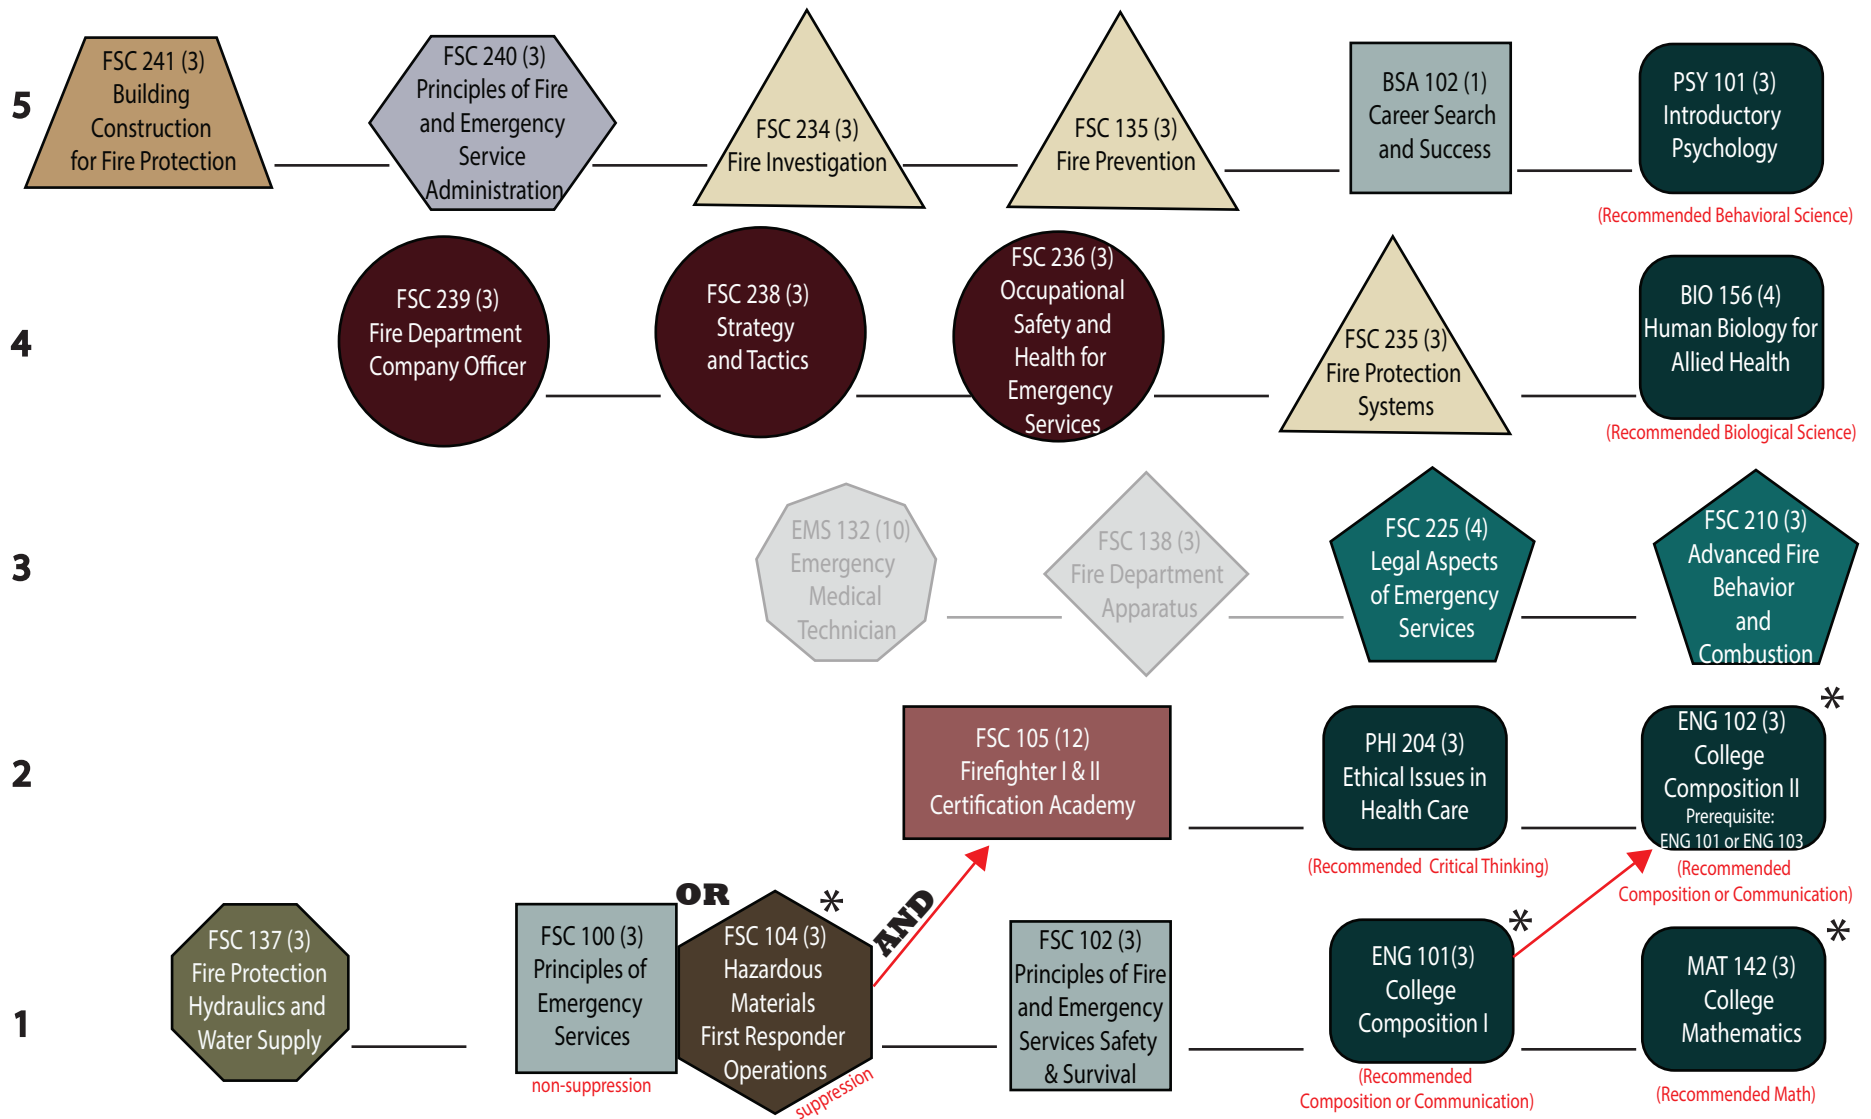

PATHWAY KEY	CALENDAR YEAR 2017-18		
Classes are pre-requisites	All these courses are needed for an AAS Fire Science degree	Complete these Courses for a Fire Science - Basic Firefighter Certificate	Complete these Courses for a Fire Science - Officer/Manager Certificate
Reading or Math Assessment Scores Required	Complete these Courses for a Fire Science - Community Risk Manager Certificate	Complete these Courses for a Fire Science - Driver/Operator Certificate	Complete these Courses for a Fire Science - Officer/Manager Certificate

Click button below to view individual degree and certificate details

AAS Fire Science 60-72 Credits	Basic Firefighter Certificate 25 CREDITS	Community Risk Manager Certificate 22 CREDITS	Driver/Operator Certificate 18 CREDITS	Officer/Manager Certificate 22 CREDITS

AAS Fire Science 60 - 72 Credits