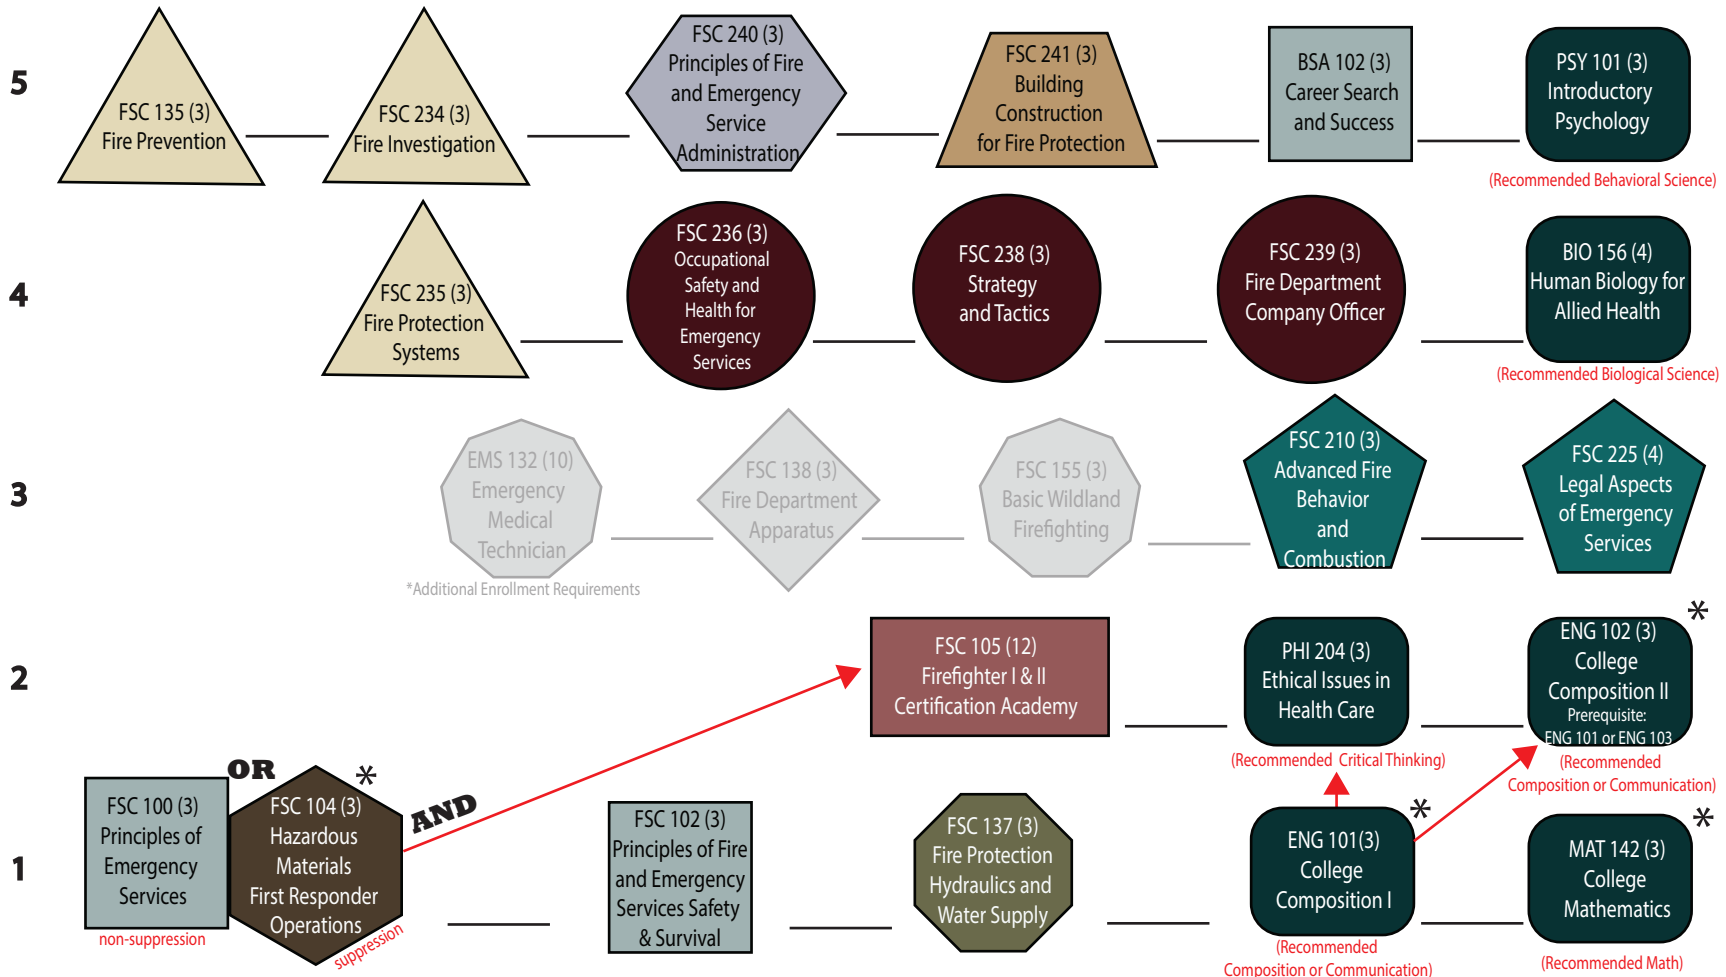

Description: This flowchart is designed to review certificates embedded in degrees, and to quickly identify course prerequisites to assist in planning which courses should be taken first. The red arrows → indicate when a class is a prerequisite for another class.

Instructions: This flowchart uses a bottom-up approach. Begin on Line 1 at the bottom of the chart. The General Education requirements are grouped together on the right of the chart, and the program requirements are to the left of the General Educations requirements. The courses can be taken in any order, but it is recommended that you take all of the courses on line 1, then all of the courses on line 2, and so forth if you know your goal is to achieve the Associates degree. You could also begin with the courses in the embedded certificates, and then work on the other requirements after you have achieved the certificate(s). Click the buttons below to view how the certificates are embedded in the Associates degree.

All these courses are needed for an AAS Fire Science degree

Complete these Courses for a Fire Science - Basic Firefighter Certificate

Complete these Courses for a Fire Science - Community Risk Manager Certificate

Complete these Courses for a Fire Science - Driver/Operator Certificate

Complete these Courses for a Fire Science - Officer/Manager Certificate

KEY

↑ Classes are pre-requisites

* Reading or Math Assessment Scores Required