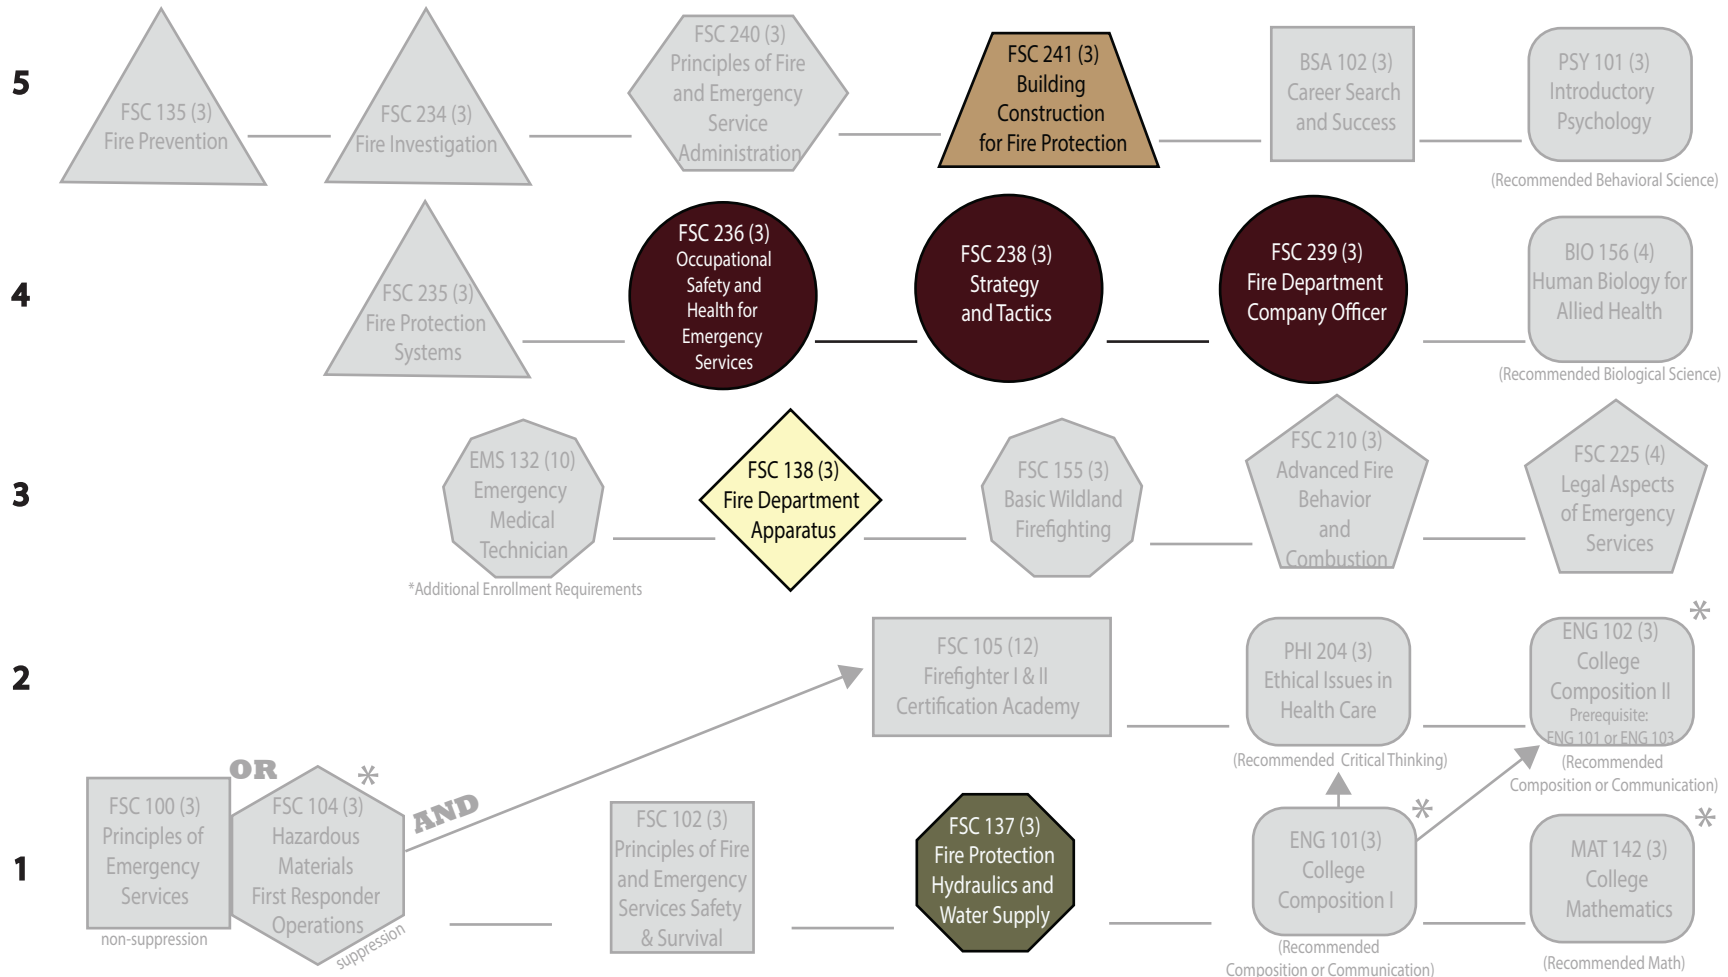

18 CREDITS

Description: This flowchart is designed to review certificates embedded in degrees, and to quickly identify course prerequisites to assist in planning which courses should be taken first. The red arrows → indicate when a class is a prerequisite for another class.

Instructions: This flowchart uses a bottom-up approach. Begin on Line 1 at the bottom of the chart. The General Education requirements are grouped together on the right of the chart, and the program requirements are to the left of the General Educations requirements. The courses can be taken in any order, but it is recommended that you take all of the courses on line 1, then all of the courses on line 2, and so forth if you know your goal is to achieve the Associates degree. You could also begin with the courses in the embedded certificates, and then work on the other requirements after you have achieved the certificate(s). Click the buttons below to view how the certificates are embedded in the Associates degree.

All these courses are needed for an AAS Fire Science degree

Complete these Courses for a Fire Science - Basic Firefighter Certificate

Complete these Courses for a Fire Science - Community Risk Manager Certificate

Complete these Courses for a Fire Science - Driver/Operator Certificate

Complete these Courses for a Fire Science - Officer/Manager Certificate

KEY

↑ Classes are pre-requisites

* Reading or Math Assessment Scores Required