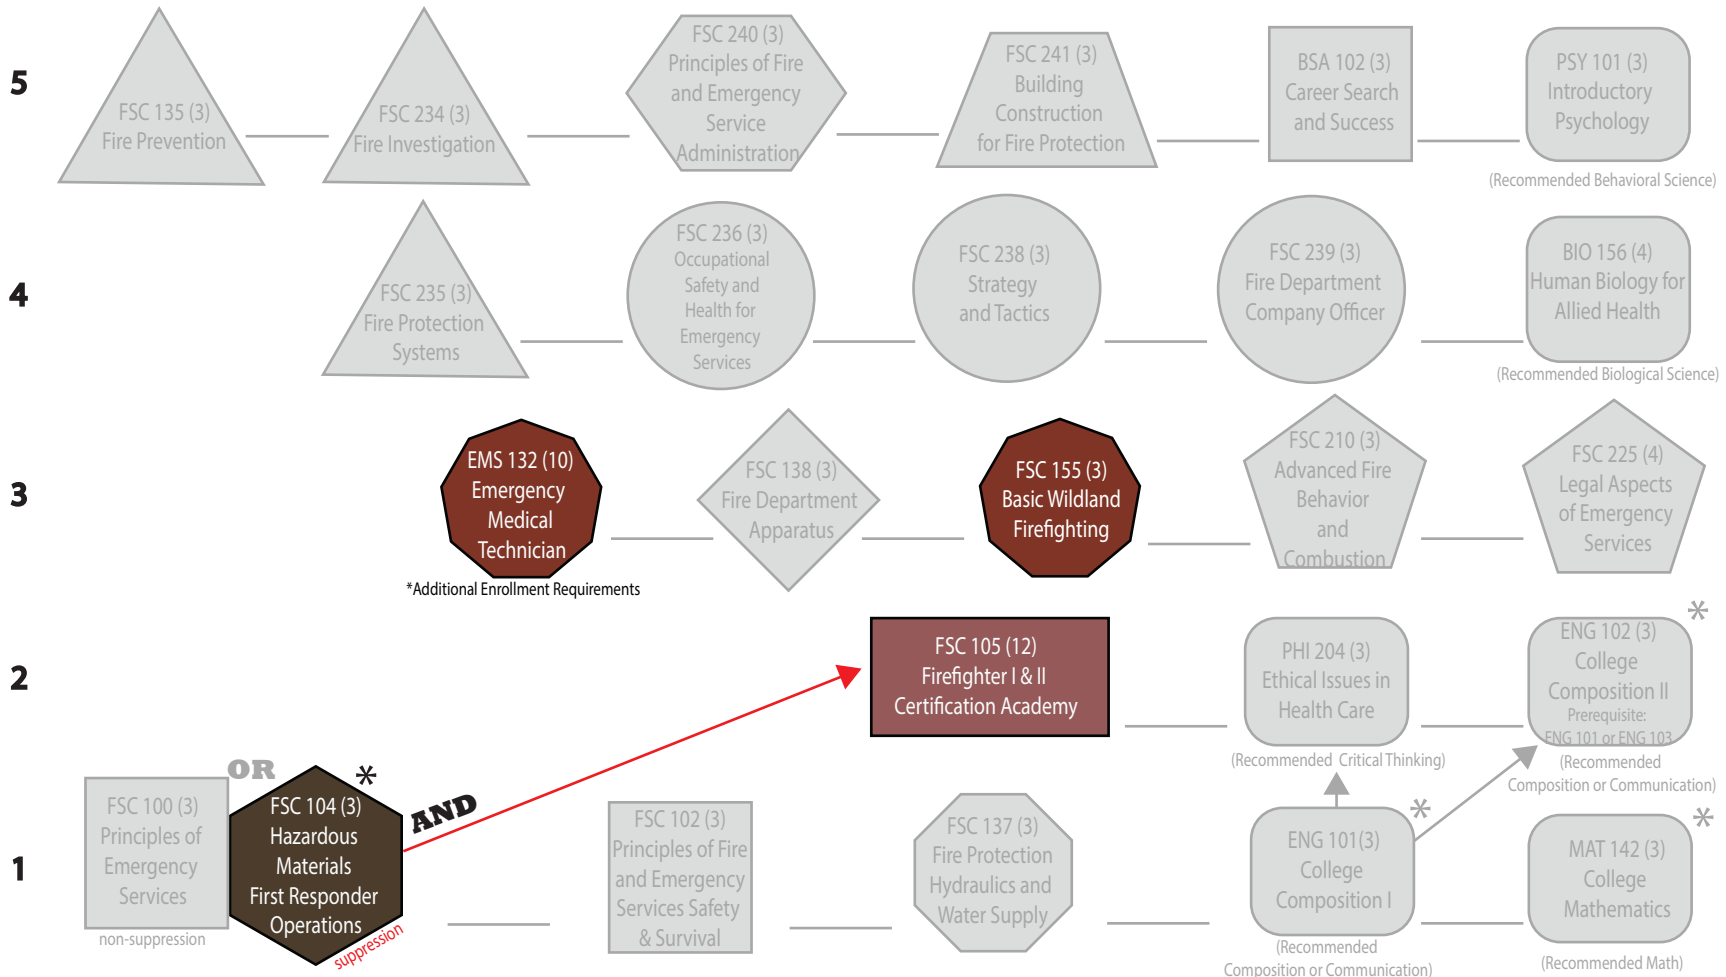

28 CREDITS

Description: This flowchart is designed to review certificates embedded in degrees, and to quickly identify course prerequisites to assist in planning which courses should be taken first. The red arrows → indicate when a class is a prerequisite for another class.

Instructions: This flowchart uses a bottom-up approach. Begin on Line 1 at the bottom of the chart. The General Education requirements are grouped together on the right of the chart, and the program requirements are to the left of the General Educations requirements. The courses can be taken in any order, but it is recommended that you take all of the courses on line 1, then all of the courses on line 2, and so forth if you know your goal is to achieve the Associates degree. You could also begin with the courses in the embedded certificates, and then work on the other requirements after you have achieved the certificate(s). Click the buttons below to view how the certificates are embedded in the Associates degree.

All these courses are needed for an AAS Fire Science degree

Complete these Courses for a Fire Science - Basic Firefighter Certificate

Complete these Courses for a Fire Science - Community Risk Manager Certificate

Complete these Courses for a Fire Science - Driver/Operator Certificate

Complete these Courses for a Fire Science - Officer/Manager Certificate

KEY

- ↑ Classes are pre-requisites
- Reading or Math Assessment Scores Required