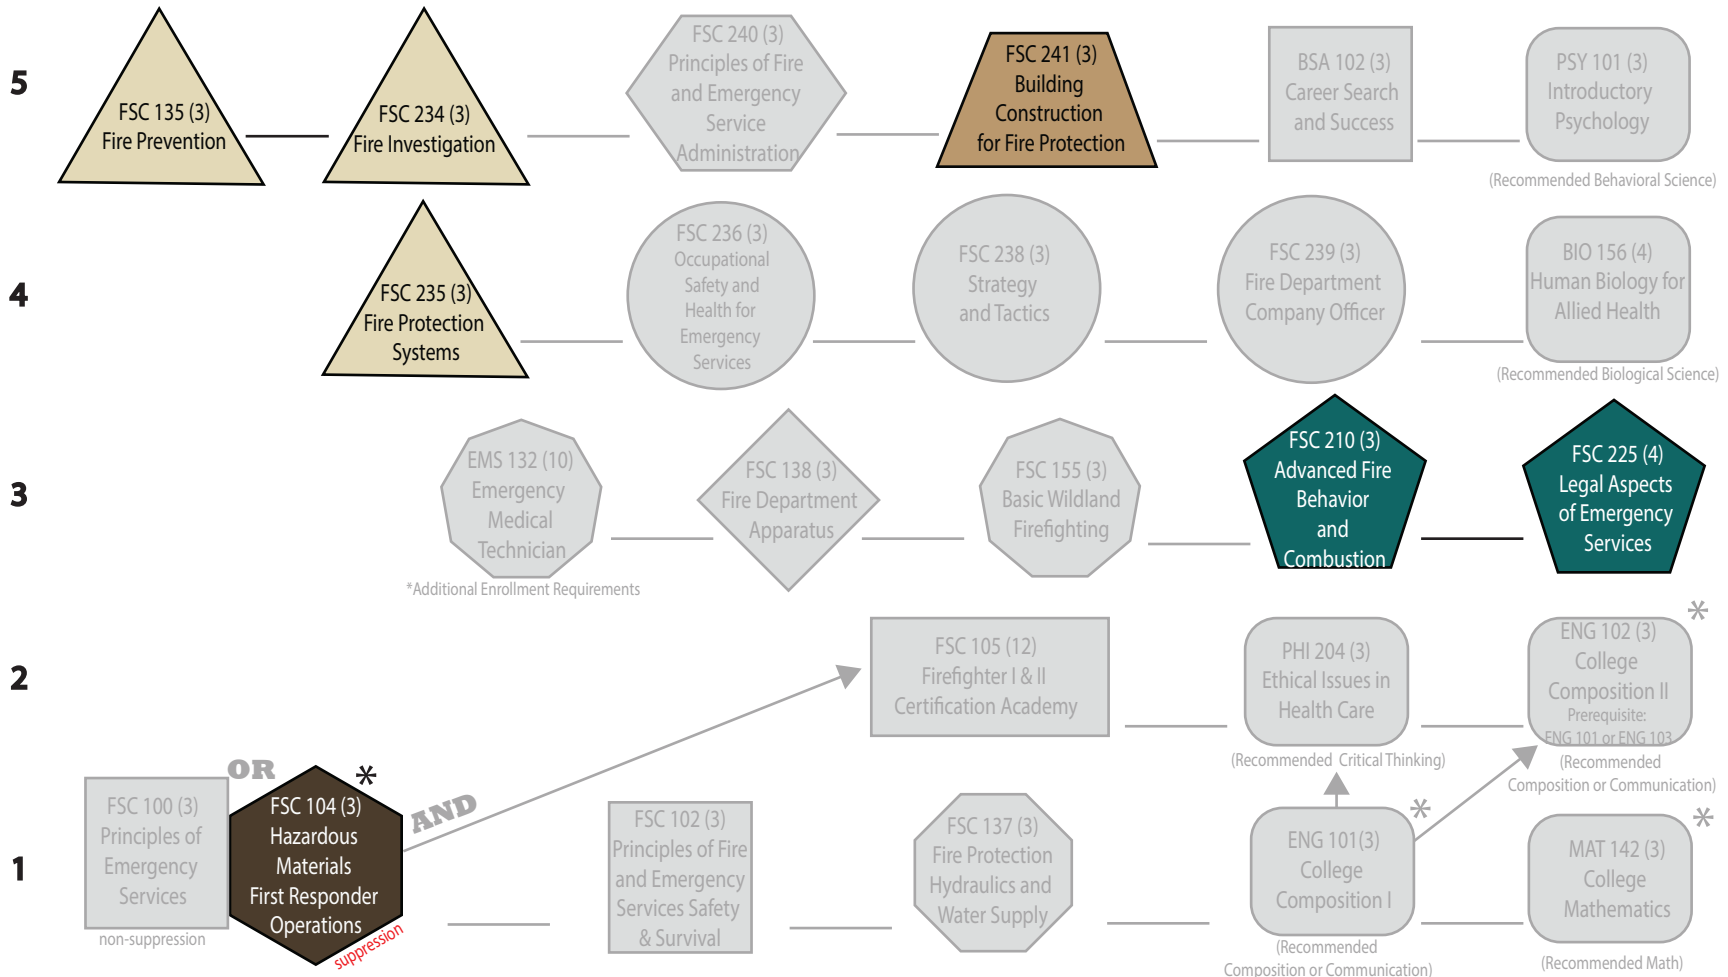

Instructions: This flowchart uses a bottom-up approach. Begin on Line 1 at the bottom of the chart. The General Education requirements are grouped together on the right of the chart, and the program requirements are to the left of the General Educations requirements. The courses can be taken in any order, but it is recommended that you take all of the courses on line 1, then all of the courses on line 2, and so forth if you know your goal is to achieve the Associates degree. You could also begin with the courses in the embedded certificates, and then work on the other requirements after you have achieved the certificate(s). Click the buttons below to view how the certificates are embedded in the Associates degree.

All these courses are needed for an AAS Fire Science degree

Complete these Courses for a Fire Science - Basic Firefighter Certificate

Complete these Courses for a Fire Science - Community Risk Manager Certificate

Fire Science - Driver/Operator Certificate

18 CREDITS

Description: This flowchart is designed to review certificates embedded in degrees, and to quickly identify course prerequisites to assist in planning which courses should be taken first. The red arrows → indicate when a class is a prerequisite for another class.